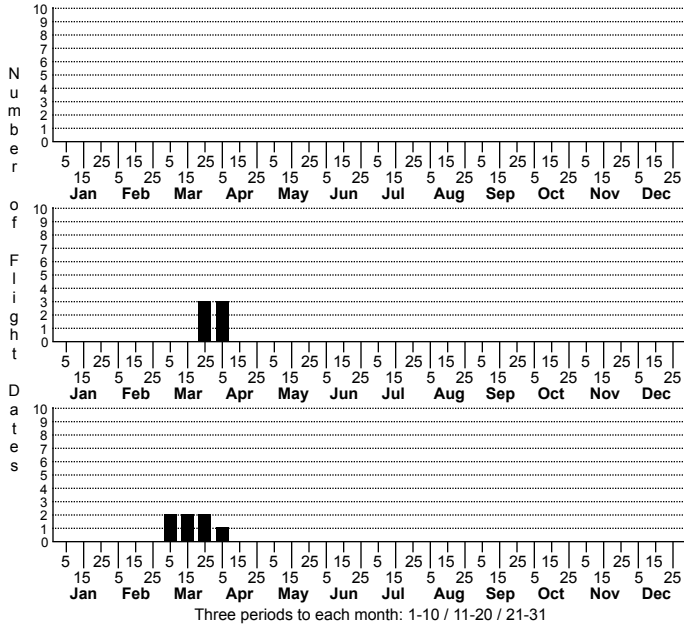

Epinotia sotipena Black Dash Epinotia

High counts of:
 3 - Guilford - 2020-03-12
 2 - Orange - 2024-03-04
 2 - Madison - 2024-04-07

Status	Rank
NC	US
NC	Global

FAMILY: Tortricidae SUBFAMILY: Olethreutinae TRIBE: Eucosmini
 TAXONOMIC_COMMENTS:

FIELD GUIDE DESCRIPTIONS:
 ONLINE PHOTOS:
 TECHNICAL DESCRIPTION, ADULTS:
 TECHNICAL DESCRIPTION, IMMATURE STAGES:

ID COMMENTS:

DISTRIBUTION: Please refer to the dot map.

FLIGHT COMMENT: Please refer to the flight charts.