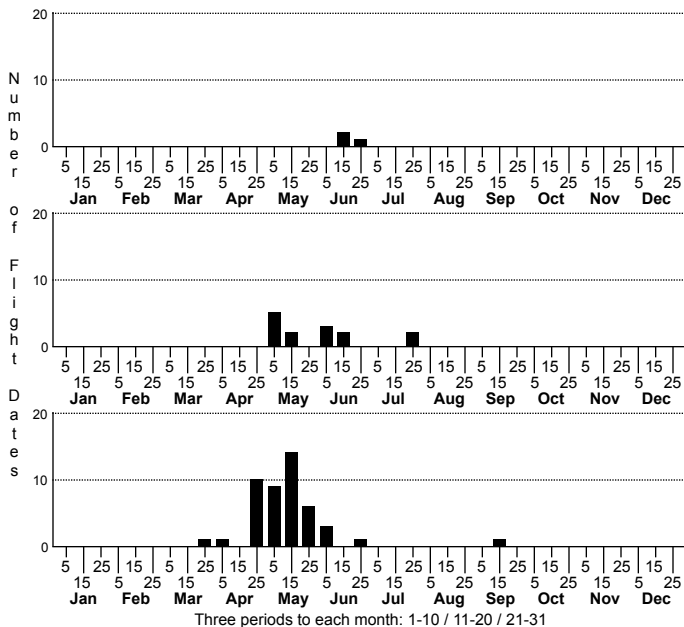

Ancylis unidentified species No common name

FAMILY: Tortricidae SUBFAMILY: Olethreutinae TRIBE: Enarmoniini
TAXONOMIC_COMMENTS:

FIELD GUIDE DESCRIPTIONS:

ONLINE PHOTOS:

TECHNICAL DESCRIPTION, ADULTS:

TECHNICAL DESCRIPTION, IMMATURE STAGES:

ID COMMENTS:

DISTRIBUTION: Please refer to the dot map.

FLIGHT COMMENT: Please refer to the flight charts.

HABITAT:

FOOD:

OBSERVATION_METHODS:

NATURAL HERITAGE PROGRAM RANKS:

STATE PROTECTION:

COMMENTS: