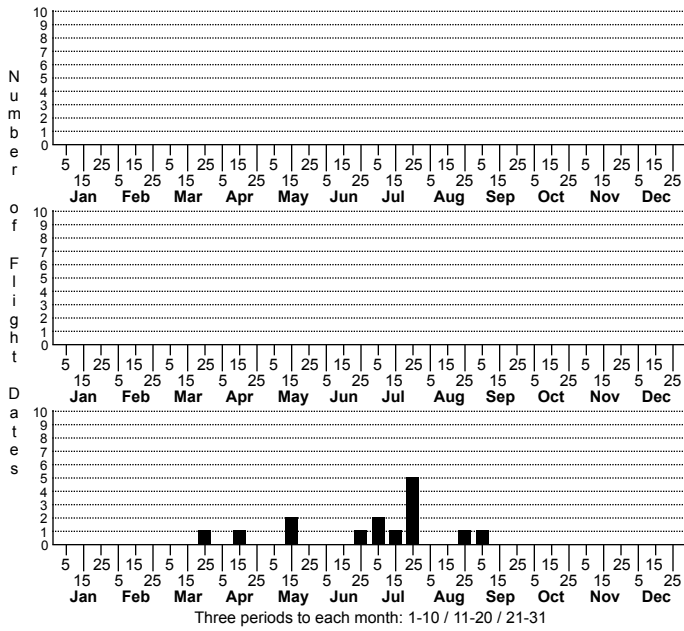

Cochyliini unidentified species No common name

FAMILY: Tortricidae SUBFAMILY: Tortricinae TRIBE: Cochyliini
 TAXONOMIC_COMMENTS:

FIELD GUIDE DESCRIPTIONS:
 ONLINE PHOTOS:
 TECHNICAL DESCRIPTION, ADULTS:
 TECHNICAL DESCRIPTION, IMMATURE STAGES: