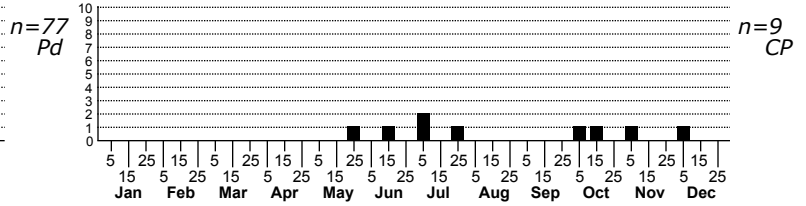

*Aethes unidentified species* No common name

High counts of:  
 7 - Durham - 2022-06-30  
 7 - Durham - 2022-08-02  
 3 - Guilford - 2022-05-16

| Status | Rank   |
|--------|--------|
| NC     | US     |
| NC     | Global |