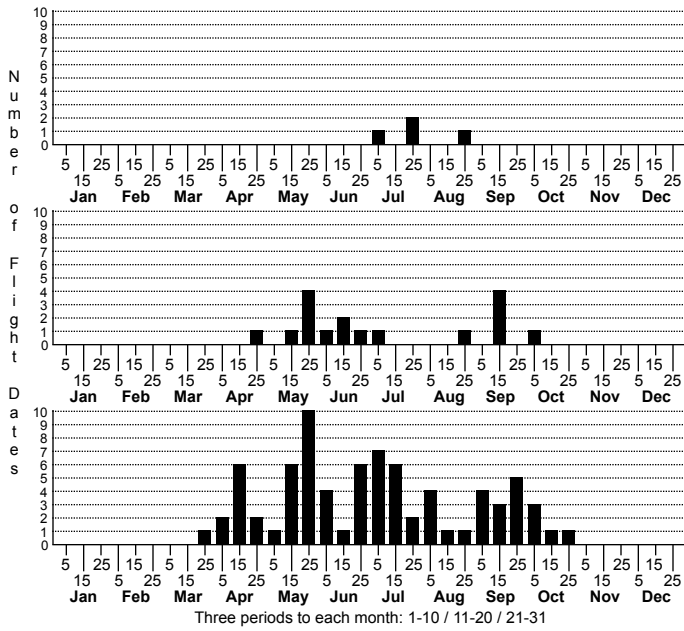

*Aethes unidentified species* No common name

High counts of:  
 7 - Durham - 2022-06-30  
 7 - Durham - 2022-08-02  
 3 - Guilford - 2022-05-16

| Status | Rank   |
|--------|--------|
| NC     | US     |
| NC     | Global |

FAMILY: Tortricidae SUBFAMILY: Tortricinae TRIBE: Cochylini  
 TAXONOMIC\_COMMENTS:

FIELD GUIDE DESCRIPTIONS:  
 ONLINE PHOTOS:  
 TECHNICAL DESCRIPTION, ADULTS:  
 TECHNICAL DESCRIPTION, IMMATURE STAGES: