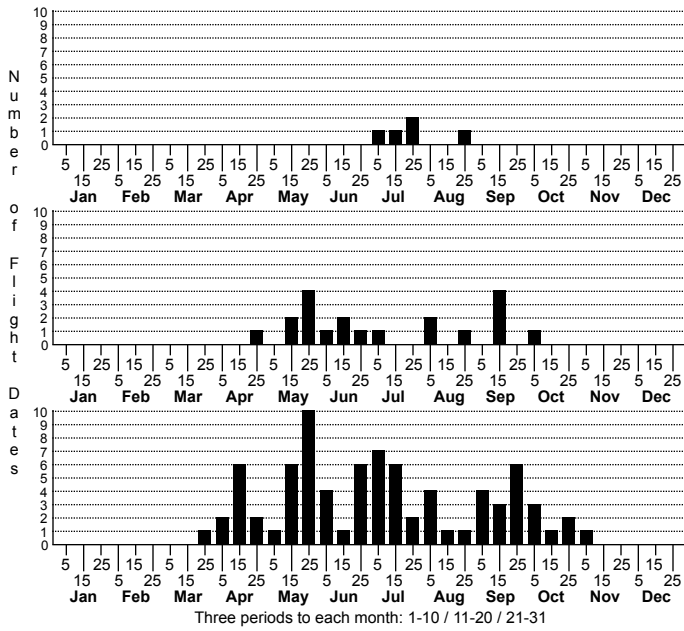

Aethes unidentified species No common name

High counts of:
 7 - Durham - 2022-06-30
 7 - Durham - 2022-08-02
 3 - Guilford - 2022-05-16

Status	Rank
NC	US
NC	Global

FAMILY: Tortricidae SUBFAMILY: Tortricinae TRIBE: Cochylini
 TAXONOMIC_COMMENTS:

FIELD GUIDE DESCRIPTIONS:
 ONLINE PHOTOS:
 TECHNICAL DESCRIPTION, ADULTS:
 TECHNICAL DESCRIPTION, IMMATURE STAGES:

ID COMMENTS:

DISTRIBUTION: Please refer to the dot map.

FLIGHT COMMENT: Please refer to the flight charts.