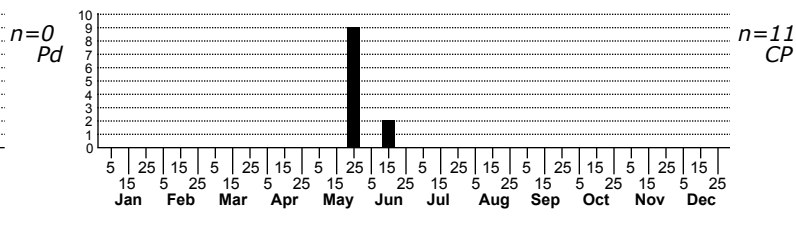

Acrolophus spilotus Spotted Grass Tubeworm

FAMILY: Tineidae SUBFAMILY: TRIBE:
 TAXONOMIC_COMMENTS:

FIELD GUIDE DESCRIPTIONS:
 ONLINE PHOTOS:
 TECHNICAL DESCRIPTION, ADULTS:
 TECHNICAL DESCRIPTION, IMMATURE STAGES:

ID COMMENTS:

DISTRIBUTION: A southern species commonly found in Florida and the Gulf states, *A. spilotus* can be found along the southern coast of North Carolina. As of 2023, it has only been documented in Brunswick and New Hanover counties.