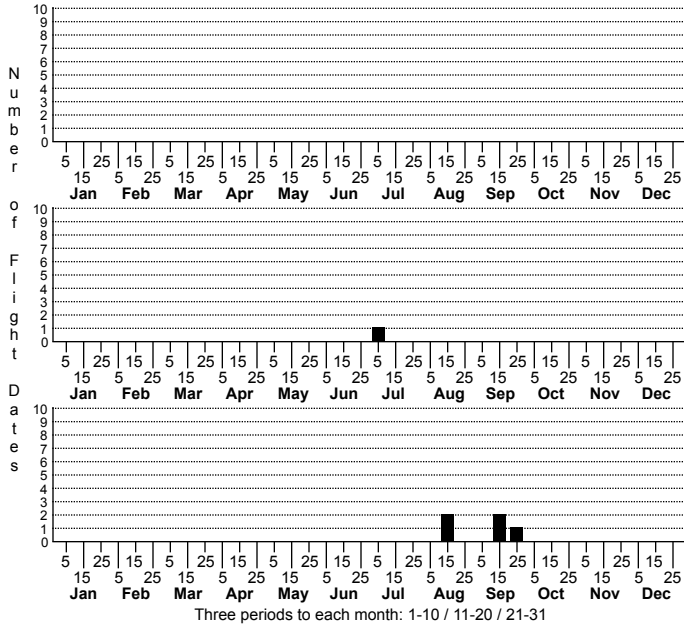

*Platphalonidia magdalenae* No common name

High counts of:  
 1 - Wake - 2016-08-18  
 1 - Buncombe - 2020-07-03  
 1 - Durham - 2022-09-12

Status	Rank
NC	US
NC	Global

FAMILY: Tortricidae SUBFAMILY: Tortricinae TRIBE: Cochylini  
 TAXONOMIC\_COMMENTS:

FIELD GUIDE DESCRIPTIONS:  
 ONLINE PHOTOS:  
 TECHNICAL DESCRIPTION, ADULTS:  
 TECHNICAL DESCRIPTION, IMMATURE STAGES:

ID COMMENTS:

DISTRIBUTION: Please refer to the dot map.

FLIGHT COMMENT: Please refer to the flight charts.