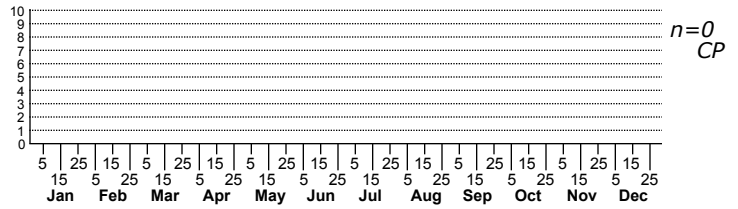

Psychidae unidentified species No common name

High counts of:
 20 - Wake - 2022-03-05
 2 - Cabarrus - 2017-07-01
 1 - Richmond - 2021-06-26

Status	Rank
NC	US
NC	Global

FAMILY: Psychidae SUBFAMILY: TRIBE:
 TAXONOMIC_COMMENTS:

FIELD GUIDE DESCRIPTIONS:
 ONLINE PHOTOS:
 TECHNICAL DESCRIPTION, ADULTS:
 TECHNICAL DESCRIPTION, IMMATURE STAGES:

ID COMMENTS:

DISTRIBUTION: Please refer to the dot map.

FLIGHT COMMENT: Please refer to the flight charts.