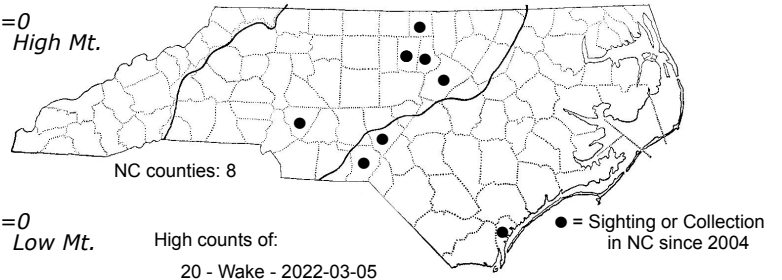

Psychidae unidentified species No common name

High counts of:
 20 - Wake - 2022-03-05
 2 - Cabarrus - 2017-07-01
 1 - Richmond - 2021-06-26

Status	Rank
NC	US
NC	Global

FAMILY: Psychidae SUBFAMILY: TRIBE:
 TAXONOMIC_COMMENTS: