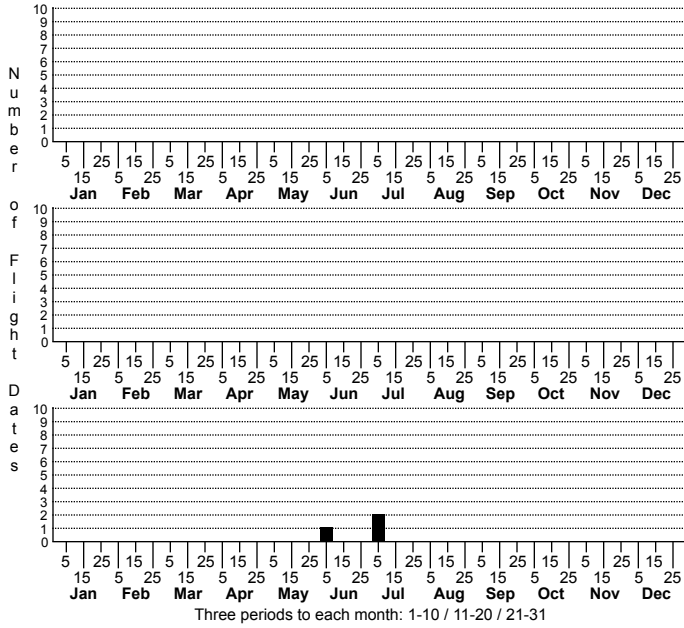

Psychidae unidentified species No common name

High counts of:
 20 - Wake - 2022-03-05
 2 - Cabarrus - 2017-07-01
 1 - Richmond - 2021-06-26

Status	Rank
NC	US
NC	Global

FAMILY: Psychidae SUBFAMILY: TRIBE:
 TAXONOMIC_COMMENTS:

FIELD GUIDE DESCRIPTIONS:
 ONLINE PHOTOS:
 TECHNICAL DESCRIPTION, ADULTS:
 TECHNICAL DESCRIPTION, IMMATURE STAGES:

ID COMMENTS:

DISTRIBUTION: Please refer to the dot map.

FLIGHT COMMENT: Please refer to the flight charts.