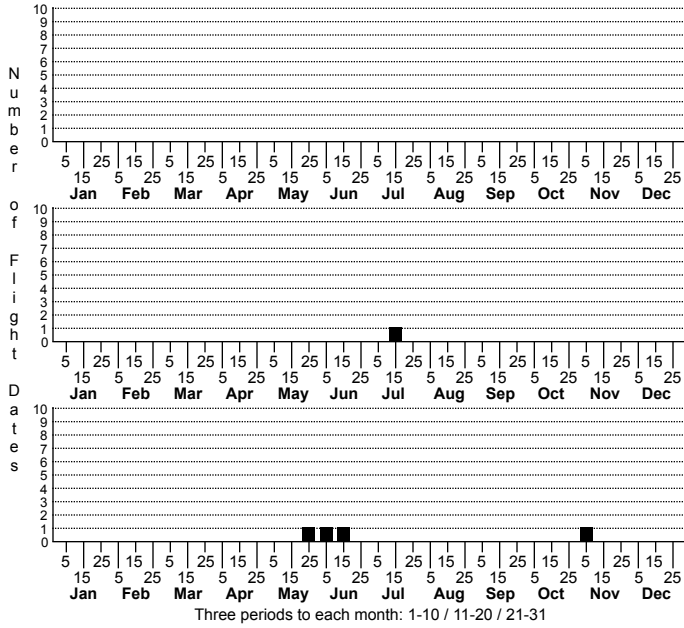

Tineidae unidentified species No common name

High counts of:
 1 - Durham - 2021-11-10
 1 - Guilford - 2022-06-20
 1 - Guilford - 2022-06-01

Status	Rank
NC	US
NC	Global

FAMILY: Tineidae SUBFAMILY: TRIBE:
 TAXONOMIC_COMMENTS:
 FIELD GUIDE DESCRIPTIONS:
 ONLINE PHOTOS:
 TECHNICAL DESCRIPTION, ADULTS:
 TECHNICAL DESCRIPTION, IMMATURE STAGES:
 ID COMMENTS:
 DISTRIBUTION: Please refer to the dot map.
 FLIGHT COMMENT: Please refer to the flight charts.
 HABITAT:
 FOOD:
 OBSERVATION_METHODS:
 NATURAL HERITAGE PROGRAM RANKS:
 STATE PROTECTION:
 COMMENTS: