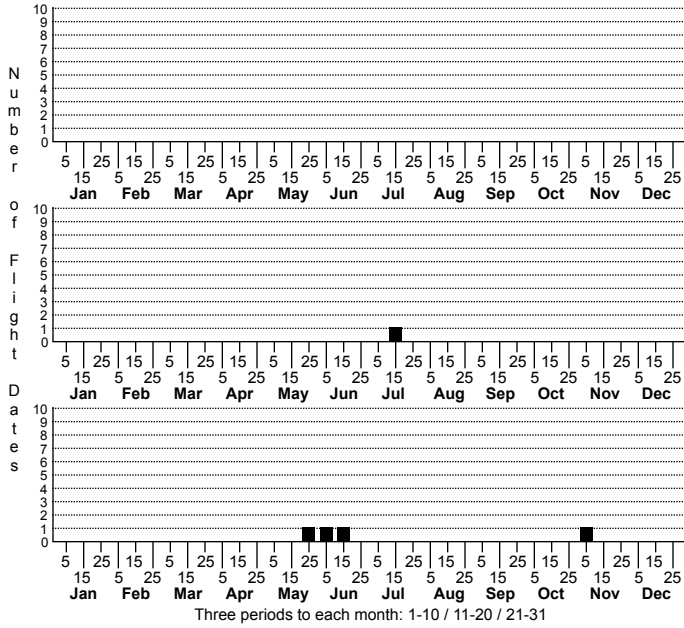

Tineidae unidentified species No common name

High counts of:
 1 - Durham - 2021-11-10
 1 - Guilford - 2022-06-20
 1 - Guilford - 2022-06-01

Status	Rank
NC	US
NC	Global

FAMILY: Tineidae SUBFAMILY: TRIBE:
 TAXONOMIC_COMMENTS:
 FIELD GUIDE DESCRIPTIONS:
 ONLINE PHOTOS:
 TECHNICAL DESCRIPTION, ADULTS:
 TECHNICAL DESCRIPTION, IMMATURE STAGES: