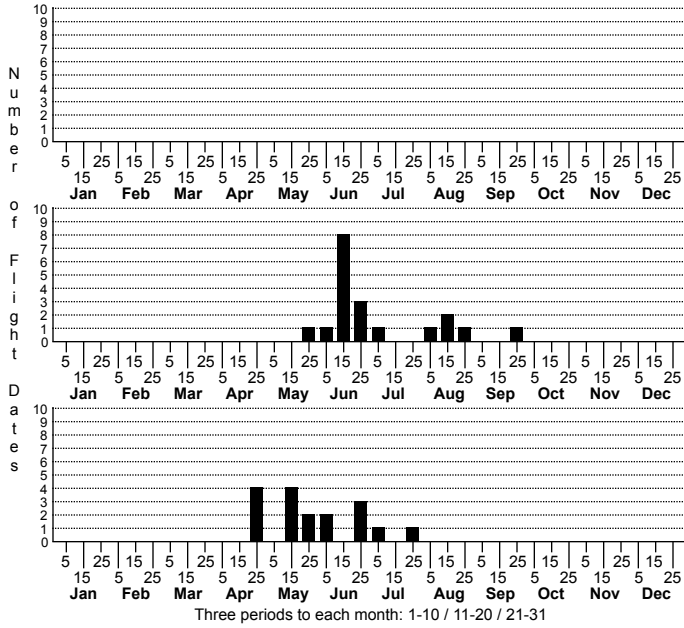

Petrophila canadensis Canadian Petrophila Moth

High counts of:
 5000 - Alamance - 2023-04-23
 100 - Alamance - 2023-04-24
 36 - Chatham - 2024-05-25

Status	Rank
<u>NC</u>	<u>US</u>
<u>NC</u>	<u>Global</u>

FAMILY: Crambidae SUBFAMILY: Acentropinae TRIBE: Argyractini
 TAXONOMIC_COMMENTS:

FIELD GUIDE DESCRIPTIONS:
 ONLINE PHOTOS:
 TECHNICAL DESCRIPTION, ADULTS:
 TECHNICAL DESCRIPTION, IMMATURE STAGES:

ID COMMENTS: