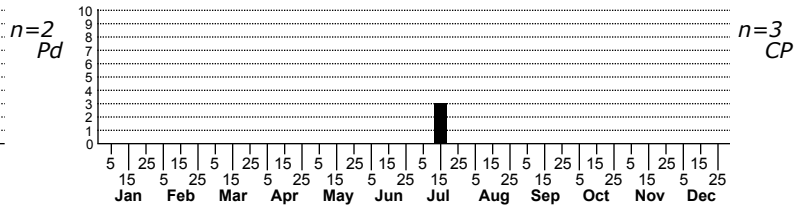

*Aethiophysa unidentified species* No common name

High counts of:  
 3 - Brunswick - 2024-07-11  
 2 - Brunswick - 2024-07-13  
 1 - Brunswick - 2024-07-11

Status	Rank
NC	US
NC	Global

FAMILY: Crambidae SUBFAMILY: Glaphyriinae TRIBE: [Glaphyriini]  
 TAXONOMIC\_COMMENTS:

FIELD GUIDE DESCRIPTIONS:  
 ONLINE PHOTOS:  
 TECHNICAL DESCRIPTION, ADULTS:  
 TECHNICAL DESCRIPTION, IMMATURE STAGES:

ID COMMENTS:

DISTRIBUTION: Please refer to the dot map.

FLIGHT COMMENT: Please refer to the flight charts.