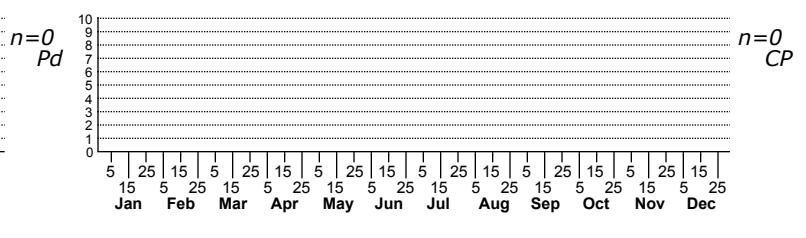

Anania unidentified species No common name

FAMILY: Crambidae SUBFAMILY: Pyraustinae TRIBE: Pyraustini
 TAXONOMIC_COMMENTS:

FIELD GUIDE DESCRIPTIONS:
 ONLINE PHOTOS:
 TECHNICAL DESCRIPTION, ADULTS:
 TECHNICAL DESCRIPTION, IMMATURE STAGES: