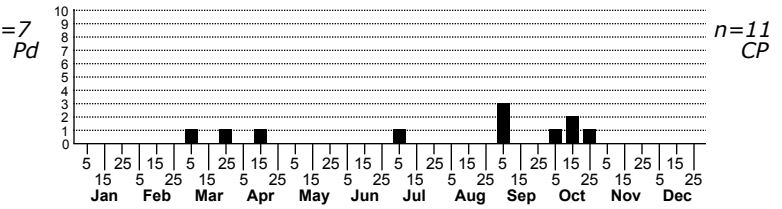

Diacme unidentified species No common name

FAMILY: Crambidae SUBFAMILY: Pyraustinae TRIBE: Spilomelini
TAXONOMIC_COMMENTS:

FIELD GUIDE DESCRIPTIONS:
ONLINE PHOTOS:
TECHNICAL DESCRIPTION, ADULTS:
TECHNICAL DESCRIPTION, IMMATURE STAGES: