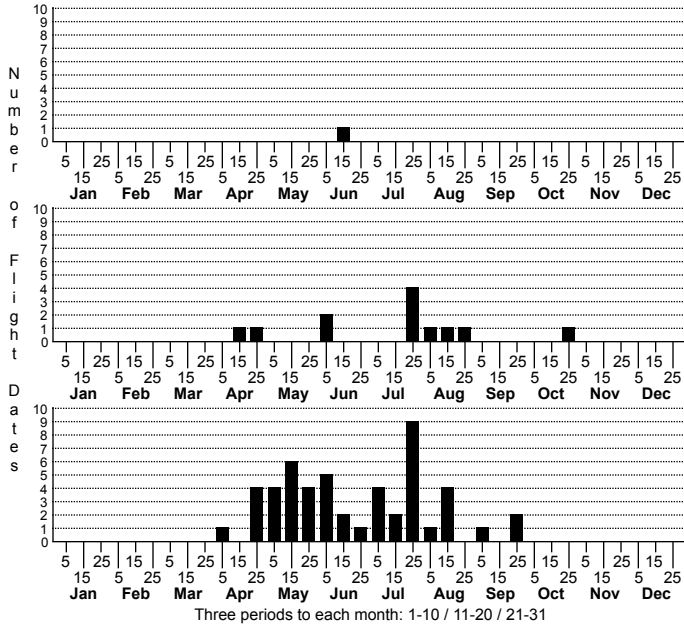

*Desmia unidentified species* No common name

FAMILY: Crambidae SUBFAMILY: Pyraustinae TRIBE: Spilomelini  
 TAXONOMIC\_COMMENTS:

FIELD GUIDE DESCRIPTIONS:  
 ONLINE PHOTOS:  
 TECHNICAL DESCRIPTION, ADULTS:  
 TECHNICAL DESCRIPTION, IMMATURE STAGES: