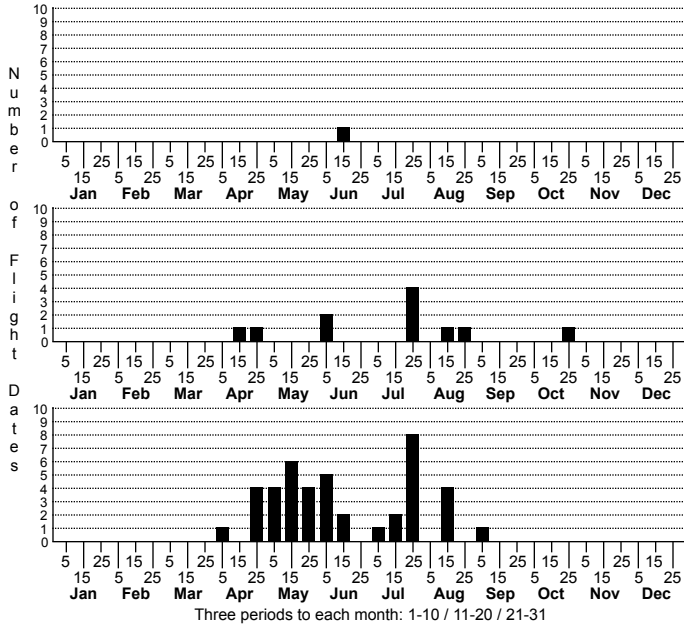

Desmia unidentified species No common name

FAMILY: Crambidae SUBFAMILY: Pyraustinae TRIBE: Spilomelini
 TAXONOMIC_COMMENTS:

FIELD GUIDE DESCRIPTIONS:
 ONLINE PHOTOS:
 TECHNICAL DESCRIPTION, ADULTS:
 TECHNICAL DESCRIPTION, IMMATURE STAGES: