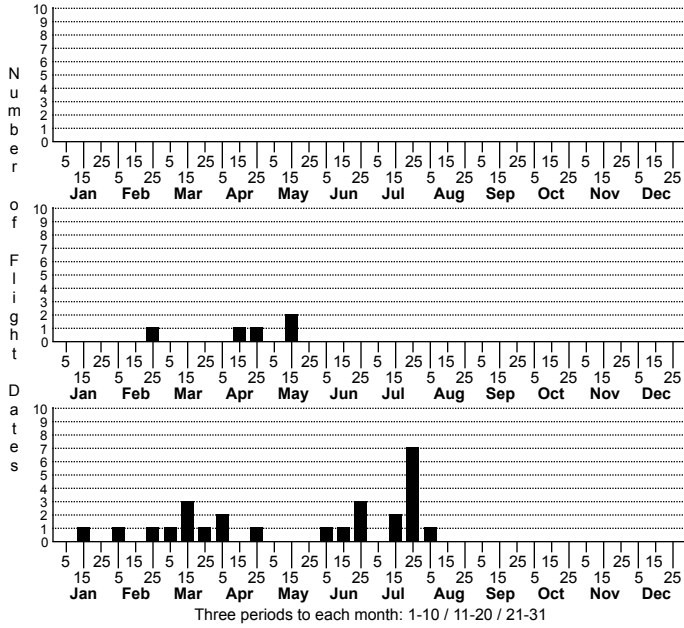

Palpita unidentified species No common name

High counts of:
 4 - Wake - 2023-02-10
 3 - Guilford - 2019-06-26
 3 - Guilford - 2020-03-14

Status	Rank
NC	US
NC	Global

FAMILY: Crambidae SUBFAMILY: Pyraustinae TRIBE: Spilomelini
 TAXONOMIC_COMMENTS:

FIELD GUIDE DESCRIPTIONS:
 ONLINE PHOTOS:
 TECHNICAL DESCRIPTION, ADULTS:
 TECHNICAL DESCRIPTION, IMMATURE STAGES:

ID COMMENTS:

DISTRIBUTION: Please refer to the dot map.

FLIGHT COMMENT: Please refer to the flight charts.