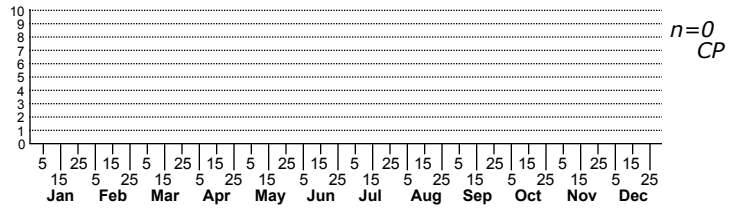

Lygropia tripunctata Sweetpotato Leafroller Moth

FAMILY: Crambidae SUBFAMILY: Pyraustinae TRIBE: Spilomelini
 TAXONOMIC_COMMENTS:

FIELD GUIDE DESCRIPTIONS:
 ONLINE PHOTOS:
 TECHNICAL DESCRIPTION, ADULTS:
 TECHNICAL DESCRIPTION, IMMATURE STAGES: