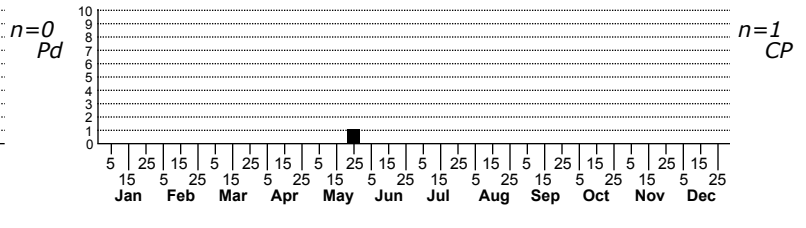

Diatraea crambidoides Southern Cornstalk Borer Moth

Status		Rank	
NC	US	NC	Global

FAMILY: Crambidae SUBFAMILY: Crambinae TRIBE: Chiloini (=unplaced)
 TAXONOMIC_COMMENTS:

FIELD GUIDE DESCRIPTIONS:
 ONLINE PHOTOS:
 TECHNICAL DESCRIPTION, ADULTS:
 TECHNICAL DESCRIPTION, IMMATURE STAGES:

ID COMMENTS: There are probably good characters that can distinguish *saccharalis* from *crambidoides*, but dissection is recommended (Scholtens, 2017)

DISTRIBUTION: Please refer to the dot map.

FLIGHT COMMENT: Please refer to the flight charts.