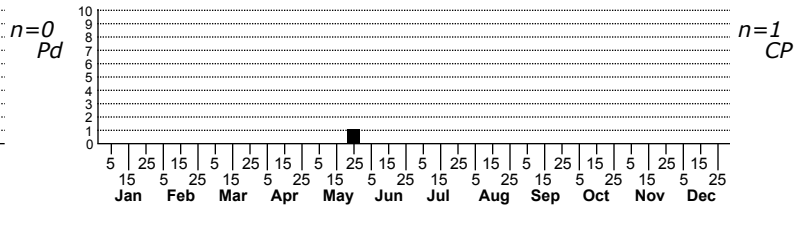

*Diatraea crambidoides* Southern Cornstalk Borer Moth

Status		Rank	
NC	US	NC	Global

FAMILY: Crambidae SUBFAMILY: Crambinae TRIBE: Chiloini (=unplaced)  
 TAXONOMIC\_COMMENTS:

FIELD GUIDE DESCRIPTIONS:  
 ONLINE PHOTOS:  
 TECHNICAL DESCRIPTION, ADULTS:  
 TECHNICAL DESCRIPTION, IMMATURE STAGES:

ID COMMENTS: There are probably good characters that can distinguish *saccharalis* from *crambidoides*, but dissection is recommended (Scholtens, 2017)

DISTRIBUTION: Please refer to the dot map.

FLIGHT COMMENT: Please refer to the flight charts.