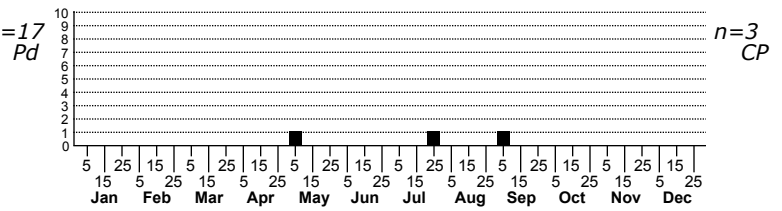

Diatraea evanescens No common name

FAMILY: Crambidae SUBFAMILY: Crambinae TRIBE: Chiloini (=unplaced)
 TAXONOMIC_COMMENTS:

FIELD GUIDE DESCRIPTIONS:
 ONLINE PHOTOS:
 TECHNICAL DESCRIPTION, ADULTS:
 TECHNICAL DESCRIPTION, IMMATURE STAGES:

ID COMMENTS: "Mostly distinguishable, but can be difficult with rubbed specimens" (Scholtens, 2017)

DISTRIBUTION: Please refer to the dot map.

FLIGHT COMMENT: Please refer to the flight charts.

HABITAT:

FOOD: