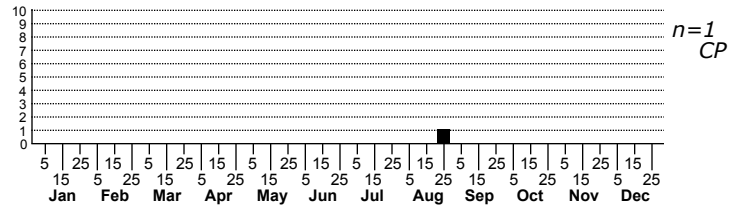

Diatraea unidentified species No common name

Status	Rank
NC	US
NC	Global

FAMILY: Crambidae SUBFAMILY: Crambinae TRIBE: Chiloini (=unplaced)
TAXONOMIC_COMMENTS:

FIELD GUIDE DESCRIPTIONS:
ONLINE PHOTOS:
TECHNICAL DESCRIPTION, ADULTS:
TECHNICAL DESCRIPTION, IMMATURE STAGES: