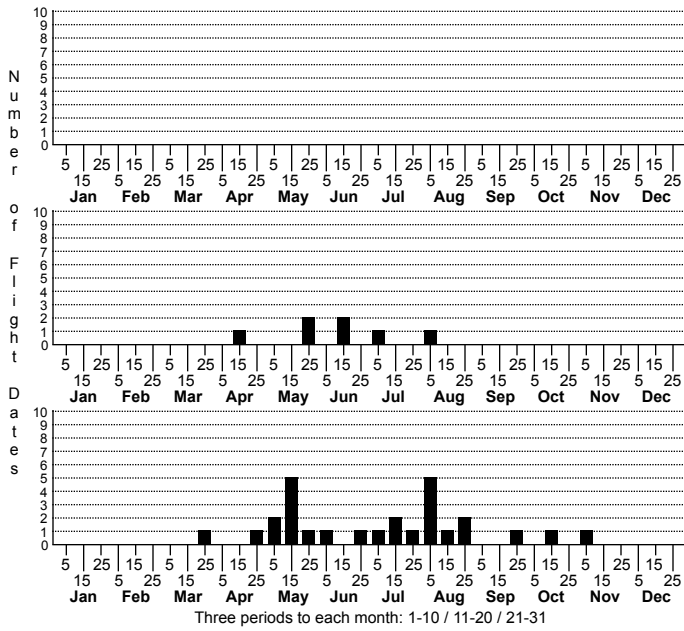

Pyralis farinalis Meal Moth

FAMILY: Pyralidae SUBFAMILY: Pyralinae TRIBE: Pyralini
TAXONOMIC_COMMENTS:

FIELD GUIDE DESCRIPTIONS: Covell (1984); Beadle and Leckie (2012)

ONLINE PHOTOS:

TECHNICAL DESCRIPTION, ADULTS:

TECHNICAL DESCRIPTION, IMMATURE STAGES:

ID COMMENTS:

DISTRIBUTION: Please refer to the dot map.

FLIGHT COMMENT: Please refer to the flight charts.

HABITAT: Our records come mainly from developed areas

FOOD: Larvae feed on fungi and other detritus; also on various herbaceous species (Robinson et al., 2010)