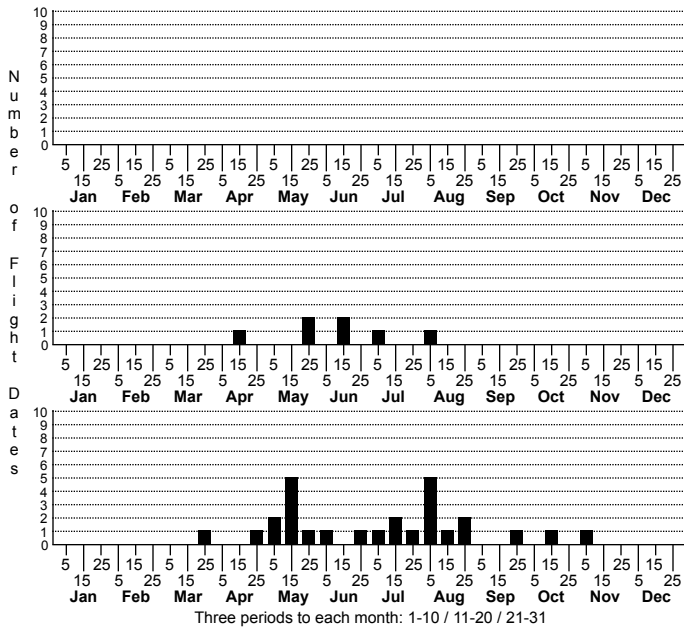

Pyralis farinalis Meal Moth

FAMILY: Pyralidae SUBFAMILY: Pyralinae TRIBE: Pyralini
 TAXONOMIC_COMMENTS:

FIELD GUIDE DESCRIPTIONS: Covell (1984); Beadle and Leckie (2012)

ONLINE PHOTOS:

TECHNICAL DESCRIPTION, ADULTS:

TECHNICAL DESCRIPTION, IMMATURE STAGES:

ID COMMENTS:

DISTRIBUTION: Please refer to the dot map.

FLIGHT COMMENT: Please refer to the flight charts.

HABITAT: Our records come mainly from developed areas.

FOOD: Larvae feed on fungi, stored grains, and other detritus; also on various herbaceous species (Robinson et al., 2010).