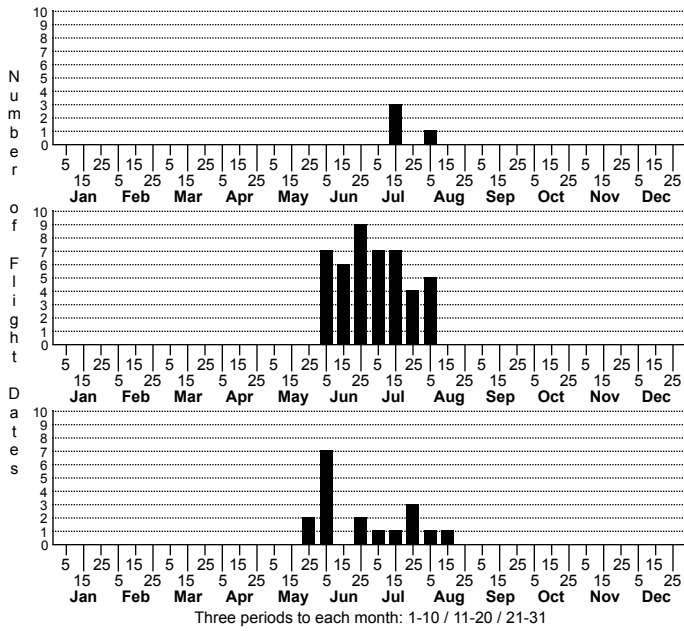

Aglossa disciferalis Pink-masked Pyralid

FAMILY: Pyralidae SUBFAMILY: Pyralinae TRIBE: Pyralini
 TAXONOMIC_COMMENTS:

FIELD GUIDE DESCRIPTIONS: Beadle and Leckie (2012)

ONLINE PHOTOS:

TECHNICAL DESCRIPTION, ADULTS:

TECHNICAL DESCRIPTION, IMMATURE STAGES:

ID COMMENTS:

DISTRIBUTION: Please refer to the dot map.

FLIGHT COMMENT: Please refer to the flight charts.

HABITAT: Our records come primarily from wet-mesic forests, mostly from the mountains.