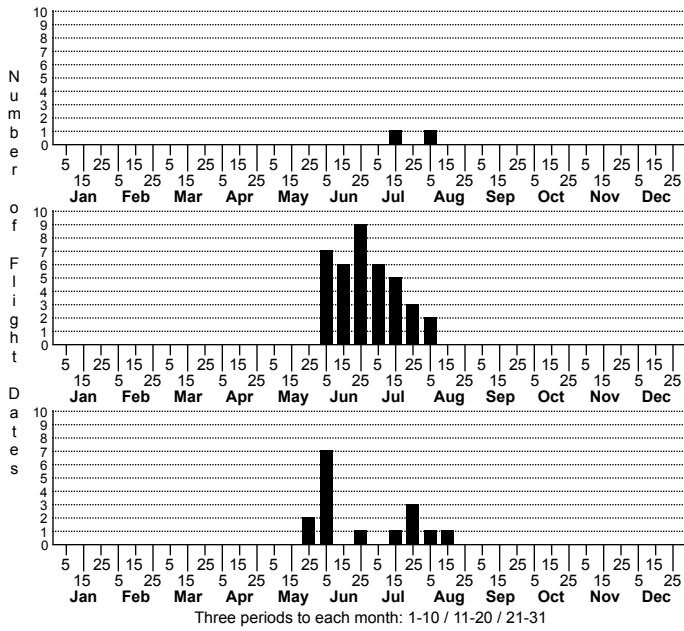

# *Aglossa disciferalis* Pink-masked Pyralid Moth

FAMILY: Pyralidae SUBFAMILY: Pyralinae TRIBE: Pyralini  
TAXONOMIC\_COMMENTS:

FIELD GUIDE DESCRIPTIONS: Beadle and Leckie (2012)

ONLINE PHOTOS:

TECHNICAL DESCRIPTION, ADULTS:

TECHNICAL DESCRIPTION, IMMATURE STAGES:

ID COMMENTS:

DISTRIBUTION: Please refer to the dot map.

FLIGHT COMMENT: Please refer to the flight charts.

HABITAT: Our records come primarily from wet-mesic forests, mostly from the mountains.