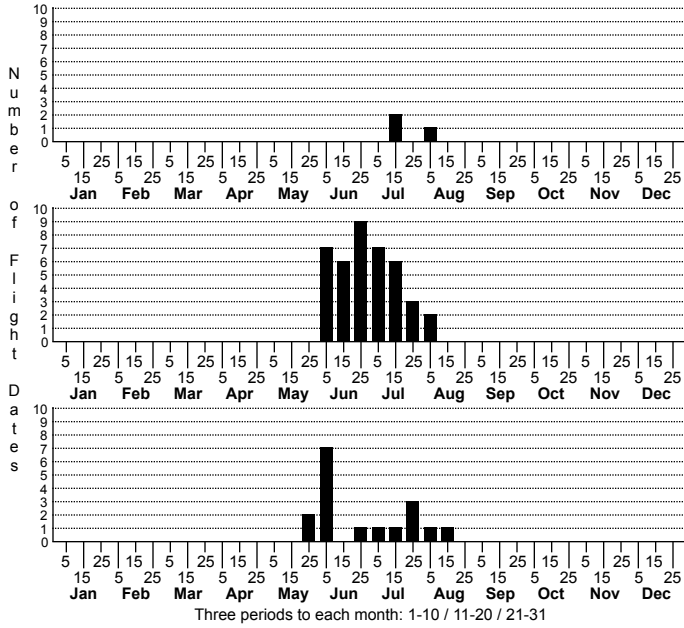

Aglossa disciferalis Pink-masked Pyralid Moth

FAMILY: Pyralidae SUBFAMILY: Pyralinae TRIBE: Pyralini
 TAXONOMIC_COMMENTS:

FIELD GUIDE DESCRIPTIONS: Beadle and Leckie (2012)

ONLINE PHOTOS:

TECHNICAL DESCRIPTION, ADULTS:

TECHNICAL DESCRIPTION, IMMATURE STAGES:

ID COMMENTS:

DISTRIBUTION: Please refer to the dot map.

FLIGHT COMMENT: Please refer to the flight charts.

HABITAT: Our records come primarily from wet-mesic forests, mostly from the mountains.