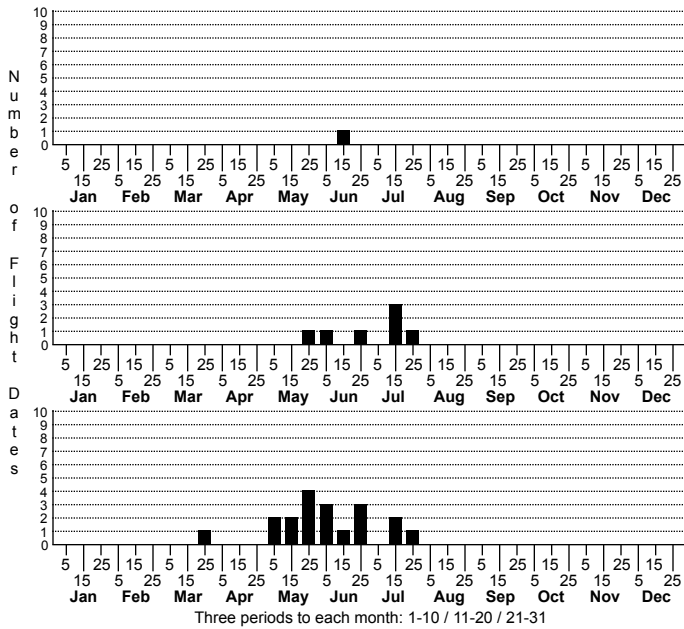

Aglossa caprealis Stored Grain Moth

FAMILY: Pyralidae SUBFAMILY: Pyralinae TRIBE: Pyralini
 TAXONOMIC_COMMENTS:

FIELD GUIDE DESCRIPTIONS: Beadle and Leckie (2012)

ONLINE PHOTOS:

TECHNICAL DESCRIPTION, ADULTS:

TECHNICAL DESCRIPTION, IMMATURE STAGES:

ID COMMENTS: "Both [*caprealis* and *cuprina*] can be a challenge, but generally distinguishable. There is likely also *A. oculalis*, which is very much like *A. cuprina*" (Scholtens, 2017)

DISTRIBUTION: Please refer to the dot map.

FLIGHT COMMENT: Please refer to the flight charts.

HABITAT:

FOOD: Larvae reportedly feed on stored grain, fungi, and detritus (Robinson et al., 2010; Beadle & Leckie, 2012).