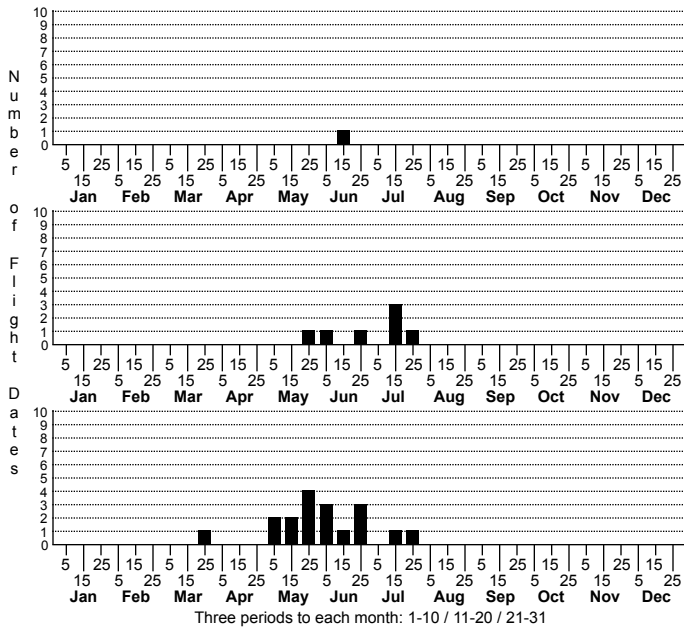

Aglossa caprealis Stored Grain Moth

FAMILY: Pyralidae SUBFAMILY: Pyralinae TRIBE: Pyralini
 TAXONOMIC_COMMENTS:

FIELD GUIDE DESCRIPTIONS: Beadle and Leckie (2012)

ONLINE PHOTOS:

TECHNICAL DESCRIPTION, ADULTS:

TECHNICAL DESCRIPTION, IMMATURE STAGES:

ID COMMENTS: "Both [*caprealis* and *cuprina*] can be a challenge, but generally distinguishable. There is likely also *A. oculalis*, which is very much like *A. cuprina*" (Scholtens, 2017)

DISTRIBUTION: Please refer to the dot map.

FLIGHT COMMENT: Please refer to the flight charts.

HABITAT:

FOOD: Larvae reportedly feed on stored grain, fungi, and detritus (Robinson et al., 2010; Beadle & Leckie, 2012).