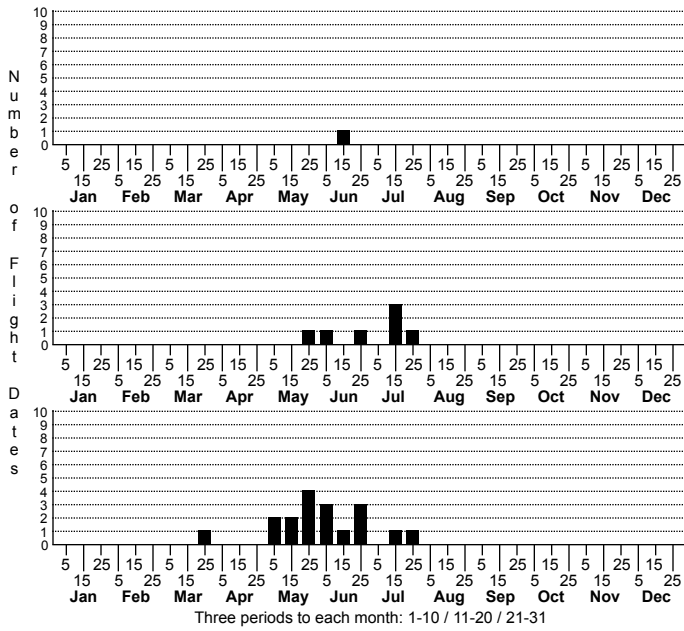

Aglossa caprealis Stored Grain Moth

FAMILY: Pyralidae SUBFAMILY: Pyralinae TRIBE: Pyralini
 TAXONOMIC_COMMENTS:

FIELD GUIDE DESCRIPTIONS: Beadle and Leckie (2012)

ONLINE PHOTOS:

TECHNICAL DESCRIPTION, ADULTS:

TECHNICAL DESCRIPTION, IMMATURE STAGES:

ID COMMENTS: "Both [*caprealis* and *cuprina*] can be a challenge, but generally distinguishable. There is likely also *A. oculalis*, which is very much like *A. cuprina*" (Scholtens, 2017)

DISTRIBUTION: Please refer to the dot map.

FLIGHT COMMENT: Please refer to the flight charts.

HABITAT:

FOOD: Larvae reportedly feed on stored grain, fungi, and detritus (Robinson et al., 2010; Beadle & Leckie, 2012).