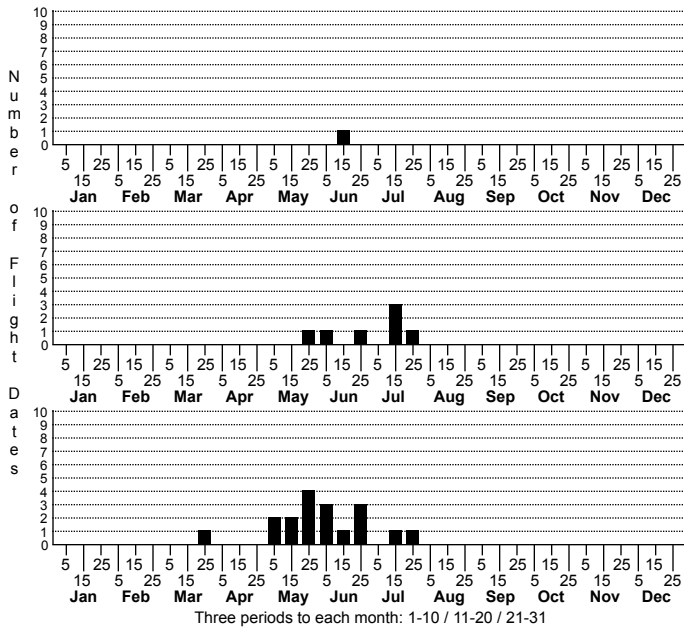

# *Aglossa caprealis* Stored Grain Moth

FAMILY: Pyralidae SUBFAMILY: Pyralinae TRIBE: Pyralini  
TAXONOMIC\_COMMENTS:

FIELD GUIDE DESCRIPTIONS: Beadle and Leckie (2012)

ONLINE PHOTOS:

TECHNICAL DESCRIPTION, ADULTS:

TECHNICAL DESCRIPTION, IMMATURE STAGES:

ID COMMENTS: "Both [*caprealis* and *cuprina*] can be a challenge, but generally distinguishable. There is likely also *A. oculalis*, which is very much like *A. cuprina*" (Scholtens, 2017)

DISTRIBUTION: Please refer to the dot map.

FLIGHT COMMENT: Please refer to the flight charts.

HABITAT:

FOOD: Larvae reportedly feed on stored grain, fungi, and detritus (Robinson et al., 2010; Beadle & Leckie, 2012).