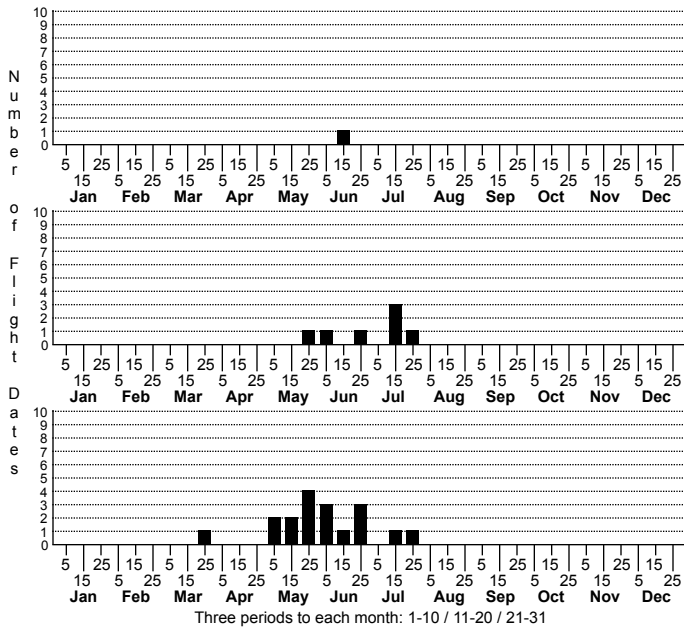

# *Aglossa caprealis* Stored Grain Moth

FAMILY: Pyralidae SUBFAMILY: Pyralinae TRIBE: Pyralini  
TAXONOMIC\_COMMENTS:

FIELD GUIDE DESCRIPTIONS: Beadle and Leckie (2012)

ONLINE PHOTOS:

TECHNICAL DESCRIPTION, ADULTS:

TECHNICAL DESCRIPTION, IMMATURE STAGES:

ID COMMENTS: "Both [*caprealis* and *cuprina*] can be a challenge, but generally distinguishable. There is likely also *A. oculalis*, which is very much like *A. cuprina*" (Scholtens, 2017)

DISTRIBUTION: Please refer to the dot map.

FLIGHT COMMENT: Please refer to the flight charts.

HABITAT:

FOOD: Larvae reportedly feed on stored grain, fungi, and detritus (Robinson et al., 2010; Beadle & Leckie, 2012).