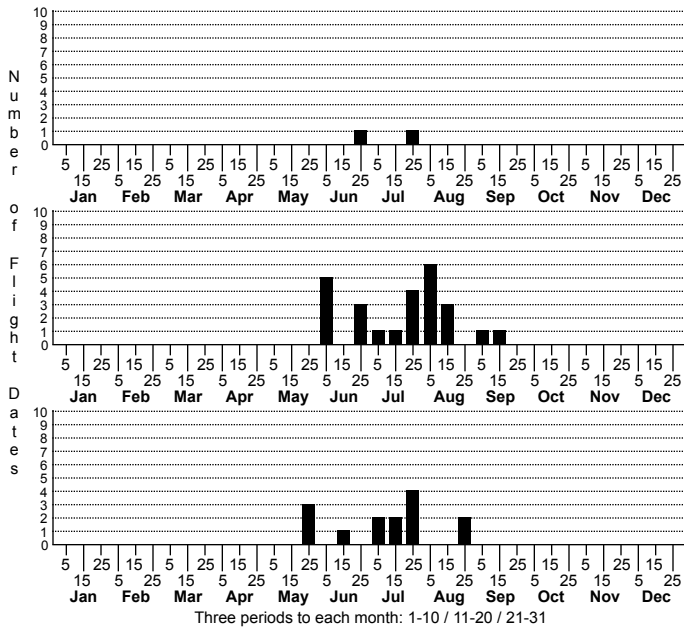

Aglossa cuprina Grease Moth

FAMILY: Pyralidae SUBFAMILY: Pyralinae TRIBE: Pyralini
TAXONOMIC_COMMENTS:

FIELD GUIDE DESCRIPTIONS: Covell (1984); Beadle and Leckie (2012)

ONLINE PHOTOS:

TECHNICAL DESCRIPTION, ADULTS:

TECHNICAL DESCRIPTION, IMMATURE STAGES:

ID COMMENTS: "Both [*Aglossa caprealis* and *A. cuprina*] can be a challenge, but generally distinguishable. There is likely also *A. oculalis*, which is very much like *A. cuprina*." (Scholtens, 2017)

DISTRIBUTION: Please refer to the dot map.

FLIGHT COMMENT: Please refer to the flight charts.

HABITAT:

FOOD: Larvae probably feed on stored grain, fungi, and detritus, similar to *Aglossa caprealis*.

OBSERVATION_METHODS: