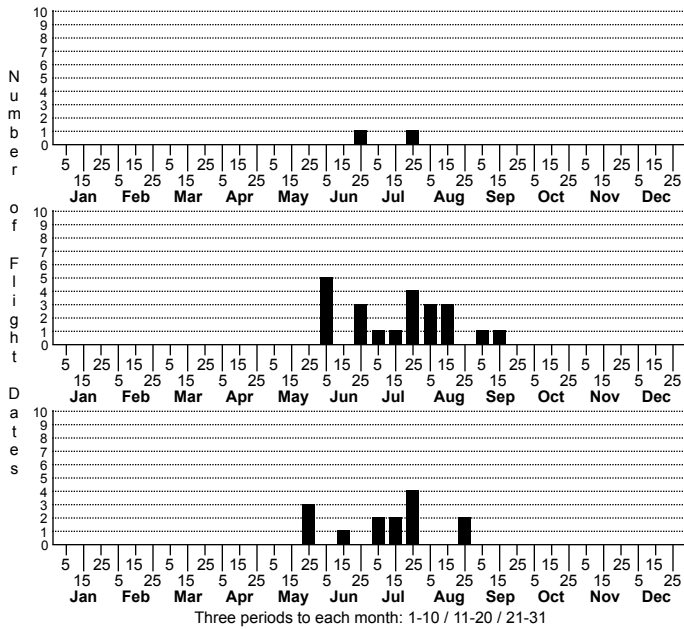

Aglossa cuprina Grease Moth

FAMILY: Pyralidae SUBFAMILY: Pyralinae TRIBE: Pyralini
 TAXONOMIC_COMMENTS:

FIELD GUIDE DESCRIPTIONS: Covell (1984); Beadle and Leckie (2012)

ONLINE PHOTOS:

TECHNICAL DESCRIPTION, ADULTS:

TECHNICAL DESCRIPTION, IMMATURE STAGES:

ID COMMENTS: "Both [*Aglossa caprealis* and *A. cuprina*] can be a challenge, but generally distinguishable. There is likely also *A. oculalis*, which is very much like *A. cuprina*." (Scholtens, 2017)

DISTRIBUTION: Please refer to the dot map.

FLIGHT COMMENT: Please refer to the flight charts.

HABITAT:

FOOD: Larvae probably feed on stored grain, fungi, and detritus, similar to *Aglossa caprealis*.

OBSERVATION_METHODS: