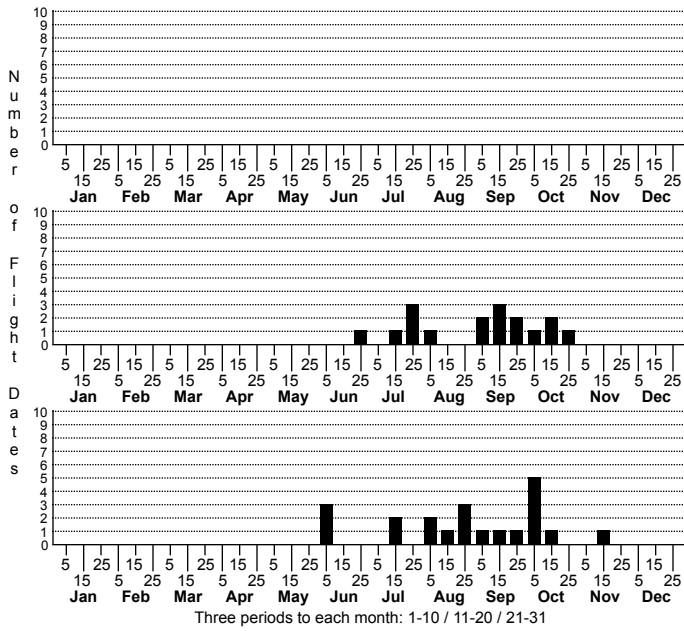

Galleria mellonella Greater Wax Moth

FAMILY: Pyralidae SUBFAMILY: Galleriinae TRIBE: Galleriini
TAXONOMIC_COMMENTS:

FIELD GUIDE DESCRIPTIONS: Covell (1984); Beadle and Leckie (2012)

ONLINE PHOTOS:

TECHNICAL DESCRIPTION, ADULTS:

TECHNICAL DESCRIPTION, IMMATURE STAGES:

ID COMMENTS:

DISTRIBUTION: Please refer to the dot map.

FLIGHT COMMENT: Please refer to the flight charts.

HABITAT: Recorded as scattered locations around the state, including both natural and human-altered habitats