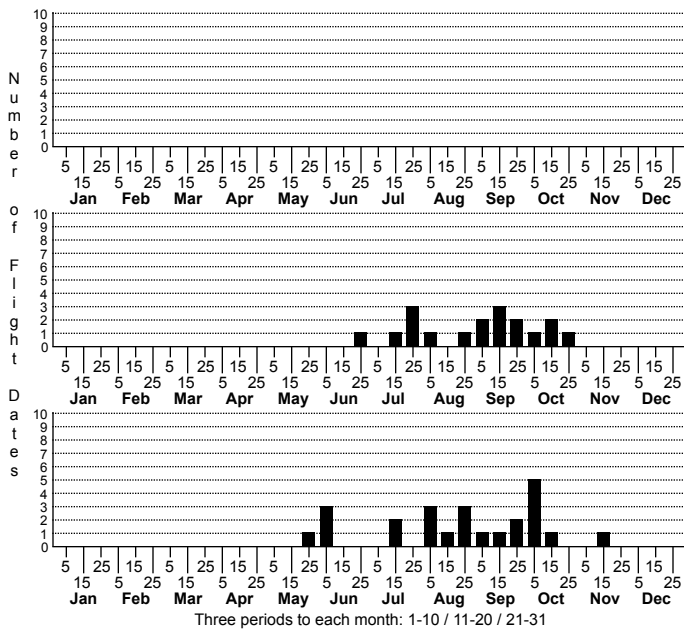

Galleria mellonella Greater Wax Moth

FAMILY: Pyralidae SUBFAMILY: Galleriinae TRIBE: Galleriini
 TAXONOMIC_COMMENTS:

FIELD GUIDE DESCRIPTIONS: Covell (1984); Beadle and Leckie (2012)

ONLINE PHOTOS:

TECHNICAL DESCRIPTION, ADULTS:

TECHNICAL DESCRIPTION, IMMATURE STAGES:

ID COMMENTS:

DISTRIBUTION: Please refer to the dot map.

FLIGHT COMMENT: Please refer to the flight charts.

HABITAT: Recorded as scattered locations around the state, including both natural and human-altered habitats