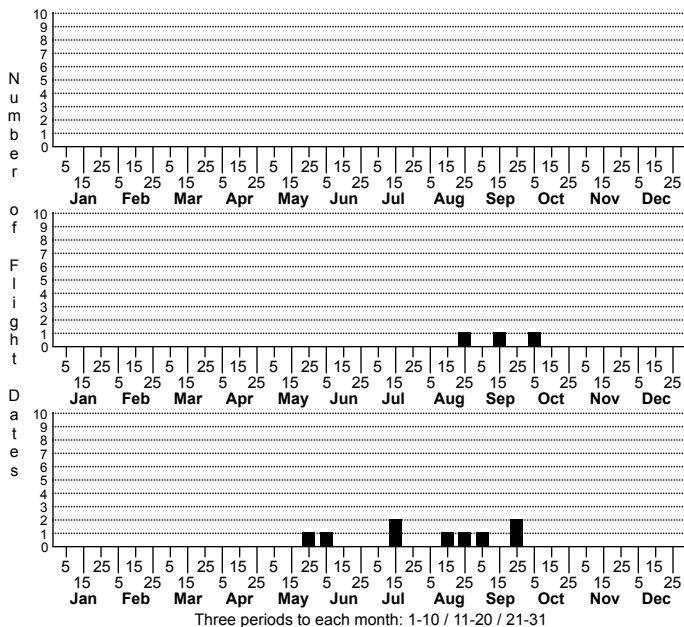

Achroia grisella Lesser Wax Moth

FAMILY: Pyralidae SUBFAMILY: Galleriinae TRIBE: Galleriini
 TAXONOMIC_COMMENTS:

FIELD GUIDE DESCRIPTIONS:
 ONLINE PHOTOS:
 TECHNICAL DESCRIPTION, ADULTS:
 TECHNICAL DESCRIPTION, IMMATURE STAGES:

ID COMMENTS:

DISTRIBUTION: Please refer to the dot map.

FLIGHT COMMENT: Please refer to the flight charts.

HABITAT: Associated with European Honeybees; recorded so far at just a few locations in North Carolina