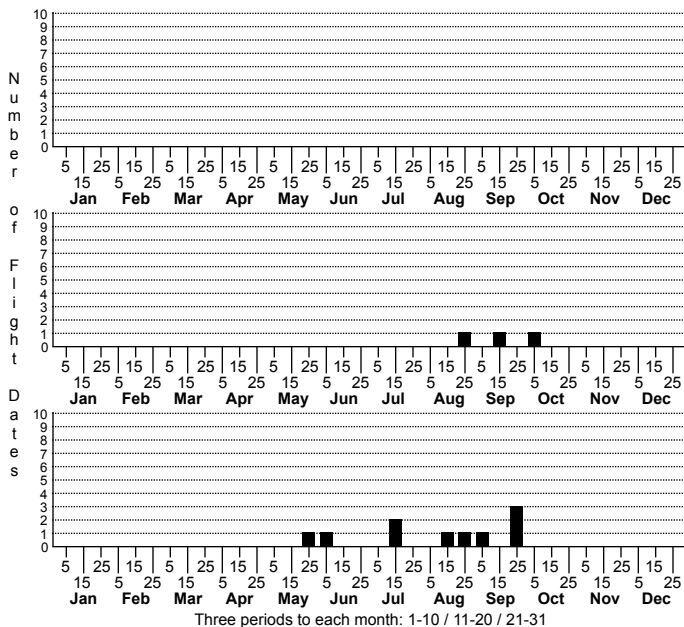

# *Achroia grisella* Lesser Wax Moth

FAMILY: Pyralidae SUBFAMILY: Galleriinae TRIBE: Galleriini  
 TAXONOMIC\_COMMENTS:

FIELD GUIDE DESCRIPTIONS:  
 ONLINE PHOTOS:  
 TECHNICAL DESCRIPTION, ADULTS:  
 TECHNICAL DESCRIPTION, IMMATURE STAGES:

ID COMMENTS:

DISTRIBUTION: Please refer to the dot map.

FLIGHT COMMENT: Please refer to the flight charts.

HABITAT: Associated with European Honeybees; recorded so far at just a few locations in North Carolina