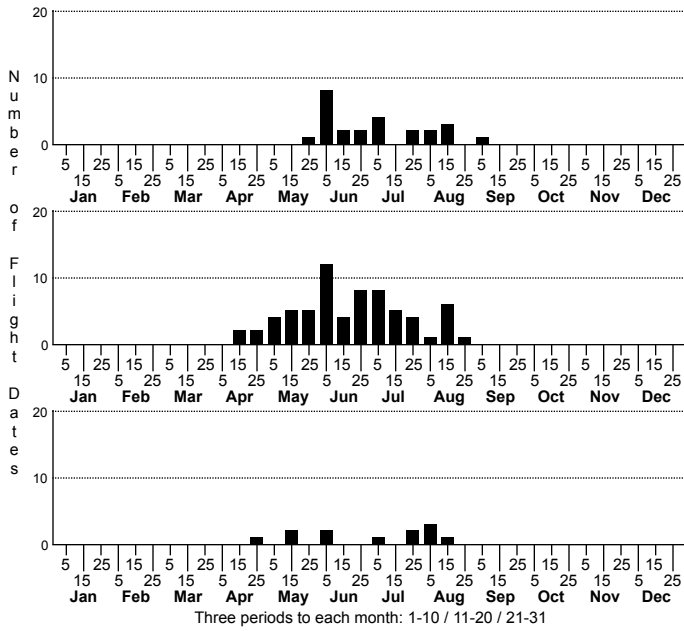

Sciota virgatella Black-spotted Leafroller Moth

FAMILY: Pyralidae SUBFAMILY: Phycitinae TRIBE: Phycitini
TAXONOMIC_COMMENTS:

FIELD GUIDE DESCRIPTIONS: Beadle and Leckie (2012)

ONLINE PHOTOS:

TECHNICAL DESCRIPTION, ADULTS: Neunzig (1996)

TECHNICAL DESCRIPTION, IMMATURE STAGES:

ID COMMENTS:

DISTRIBUTION: Please refer to the dot map.

FLIGHT COMMENT: Please refer to the flight charts.

HABITAT:

FOOD: Larvae feed primarily on Black Locust (<i>Robinia pseudoacacia</i>), but also feed occasionally on Honey Locust (<i>Gleditsia triacanthos</i>; Prentice, 1966; Heppner, 2007; Robinson et al., 2010).