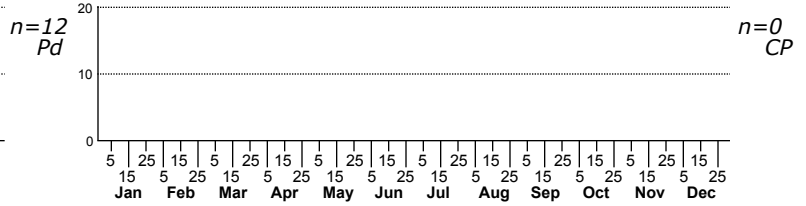

Sciota virgatella Black-spotted Leafroller Moth

FAMILY: Pyralidae SUBFAMILY: Phycitinae TRIBE: Phycitini
TAXONOMIC_COMMENTS:

FIELD GUIDE DESCRIPTIONS: Beadle and Leckie (2012)

ONLINE PHOTOS:

TECHNICAL DESCRIPTION, ADULTS: Neunzig (1996)

TECHNICAL DESCRIPTION, IMMATURE STAGES:

ID COMMENTS:

DISTRIBUTION: Please refer to the dot map.

FLIGHT COMMENT: Please refer to the flight charts.

HABITAT:

FOOD: Larvae feed primarily on Black Locust (<i>Robinia pseudoacacia</i>), but also feed occasionally on Honey Locust (<i>Gleditsia triacanthos</i>) (Prentice, 1966; Heppner, 2007; Robinson et al., 2010).