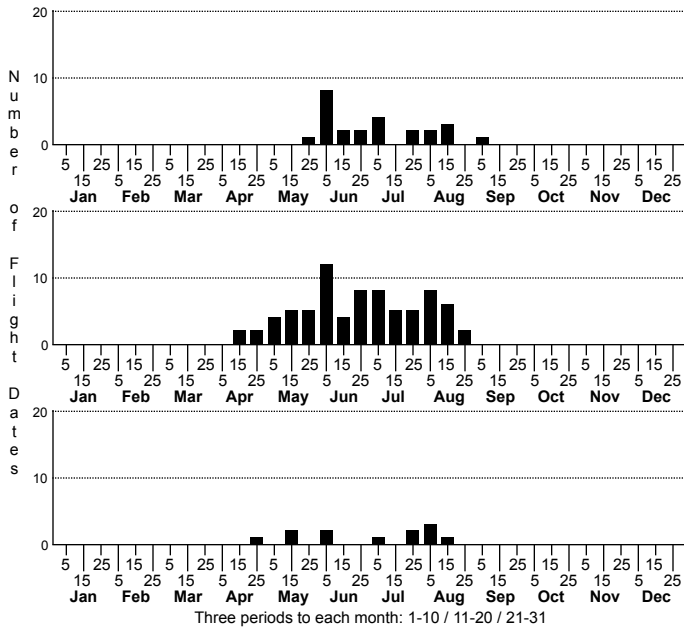

Sciota virgatella Black-spotted Leafroller Moth

FAMILY: Pyralidae SUBFAMILY: Phycitinae TRIBE: Phycitini
TAXONOMIC_COMMENTS:

FIELD GUIDE DESCRIPTIONS: Beadle and Leckie (2012)

ONLINE PHOTOS:

TECHNICAL DESCRIPTION, ADULTS: Neunzig (1996)

TECHNICAL DESCRIPTION, IMMATURE STAGES:

ID COMMENTS:

DISTRIBUTION: Please refer to the dot map.

FLIGHT COMMENT: Please refer to the flight charts.

HABITAT:

FOOD: Larvae feed primarily on Black Locust (<i>Robinia pseudoacacia</i>), but also feed occasionally on Honey Locust (<i>Gleditsia triacanthos</i>) (Prentice, 1966; Heppner, 2007; Robinson et al., 2010).