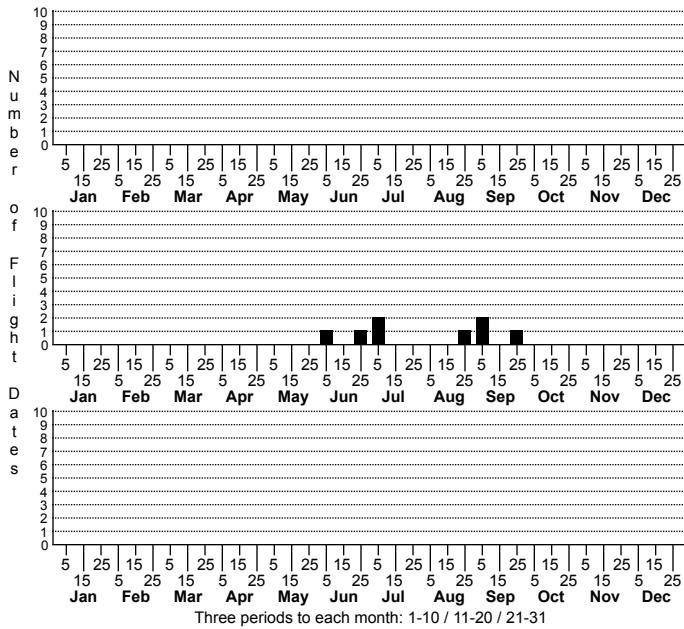

Dioryctria yatesi Mountain Pineconeworm Moth

FAMILY: Pyralidae SUBFAMILY: Phycitinae TRIBE: Phycitini
 TAXONOMIC_COMMENTS:

FIELD GUIDE DESCRIPTIONS:
 ONLINE PHOTOS:
 TECHNICAL DESCRIPTION, ADULTS:
 TECHNICAL DESCRIPTION, IMMATURE STAGES:

ID COMMENTS:

DISTRIBUTION: Please refer to the dot map.

FLIGHT COMMENT: Please refer to the flight charts.

HABITAT: Our records come from sites where Table Mountain Pine is common

FOOD: Larvae feed on Table Mountain Pine (Brown et al., 2008)