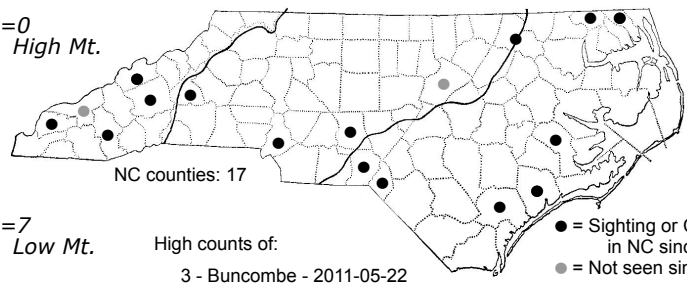

Thyris sepulchralis Mournful Thyris Moth

High counts of:
 3 - Buncombe - 2011-05-22
 2 - Onslow - 2020-04-14
 2 - McDowell - 2021-07-10

Status	Rank
NC	US
NC	Global

FAMILY: Thyrididae SUBFAMILY: Thyridinae TRIBE:
 TAXONOMIC_COMMENTS:

FIELD GUIDE DESCRIPTIONS: Covell (1984); Beadle and Leckie (2012)

ONLINE PHOTOS:

TECHNICAL DESCRIPTION, ADULTS:

TECHNICAL DESCRIPTION, IMMATURE STAGES:

ID COMMENTS:

DISTRIBUTION: Please refer to the dot map.