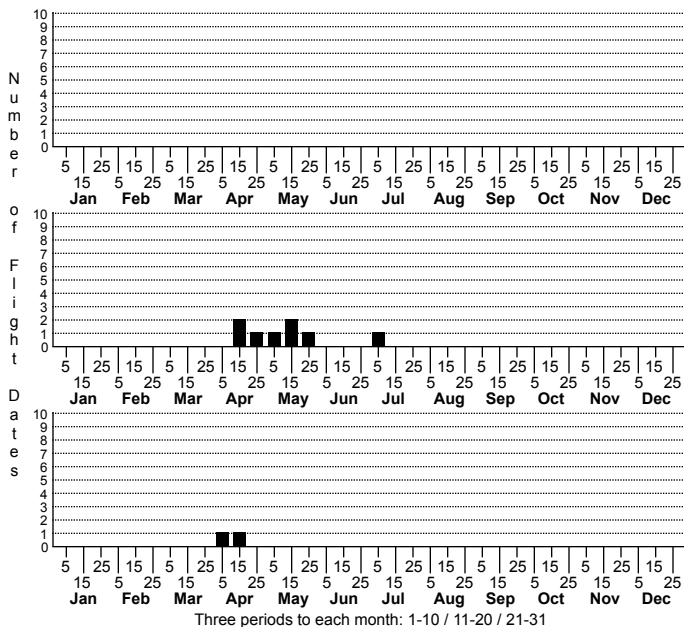

Pseudothyris sepulchralis Mournful Thyris Moth

FAMILY: Thyrididae SUBFAMILY: Thyridinae TRIBE:
 TAXONOMIC_COMMENTS:

FIELD GUIDE DESCRIPTIONS: Covell (1984); Beadle and Leckie (2012)

ONLINE PHOTOS:

TECHNICAL DESCRIPTION, ADULTS:

TECHNICAL DESCRIPTION, IMMATURE STAGES:

ID COMMENTS:

DISTRIBUTION: Please refer to the dot map.

FLIGHT COMMENT: Please refer to the flight charts.

HABITAT:

FOOD: Reported hosts include grape, *Clematis*, and greenbrier (Covell, 1984; Godfrey et al., 1987).