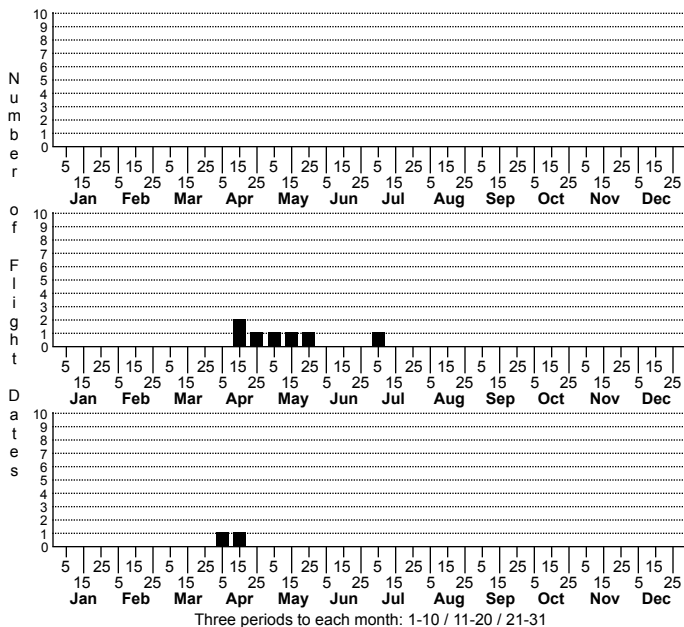

Thyris sepulchralis Mournful Thyris Moth

High counts of:
 3 - Buncombe - 2011-05-22
 2 - Onslow - 2020-04-14
 2 - McDowell - 2021-07-10

Status	Rank
NC	US
NC	Global

FAMILY: Thyrididae SUBFAMILY: Thyridinae TRIBE:
 TAXONOMIC_COMMENTS:

FIELD GUIDE DESCRIPTIONS: Covell (1984); Beadle and Leckie (2012)

ONLINE PHOTOS:

TECHNICAL DESCRIPTION, ADULTS:

TECHNICAL DESCRIPTION, IMMATURE STAGES:

ID COMMENTS:

DISTRIBUTION: Please refer to the dot map.