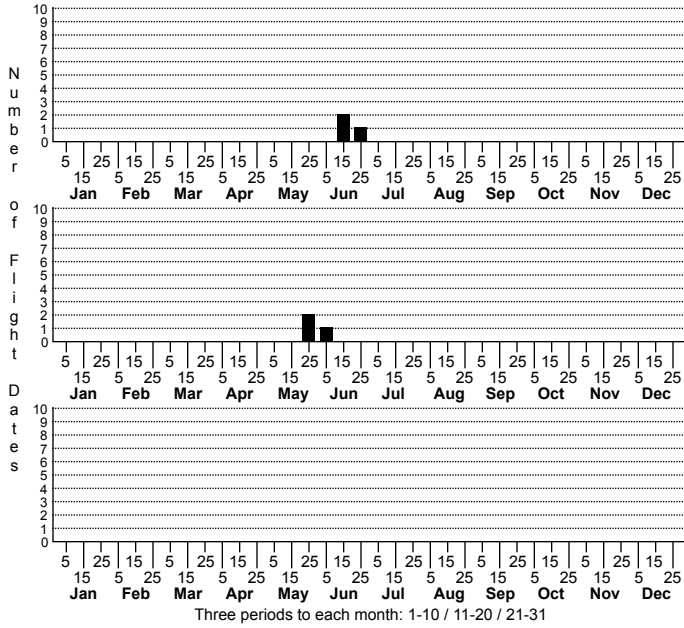

Gillmeria pallidactyla Yarrow Plume Moth

High counts of:
 1 - Avery - 2015-06-17
 1 - Avery - 2015-06-17
 1 - Madison - 2019-06-25

Status	Rank
NC	US
NC	Global

FAMILY: Pterophoridae SUBFAMILY: TRIBE:
 TAXONOMIC_COMMENTS:

FIELD GUIDE DESCRIPTIONS: Beadle and Leckie (2012)

ONLINE PHOTOS:

TECHNICAL DESCRIPTION, ADULTS:

TECHNICAL DESCRIPTION, IMMATURE STAGES:

ID COMMENTS: Identifiable from photographs (D. Lott, pers. comm. to JBS).