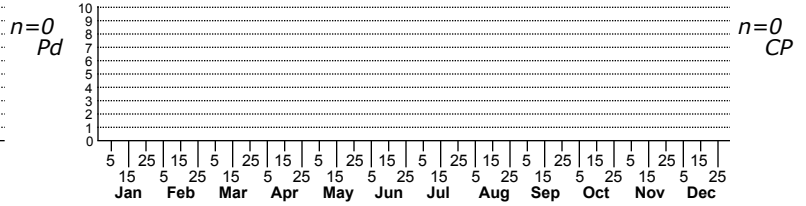

Gillmeria pallidactyla Yarrow Plume Moth

High counts of:
 1 - Avery - 2015-06-17
 1 - Avery - 2015-06-17
 1 - Madison - 2019-06-25

Status	Rank
NC	US
NC	Global

FAMILY: Pterophoridae SUBFAMILY: TRIBE:
 TAXONOMIC_COMMENTS:

FIELD GUIDE DESCRIPTIONS: Beadle and Leckie (2012)

ONLINE PHOTOS:

TECHNICAL DESCRIPTION, ADULTS:

TECHNICAL DESCRIPTION, IMMATURE STAGES:

ID COMMENTS: Identifiable from photographs (D. Lott, pers. comm. to JBS).