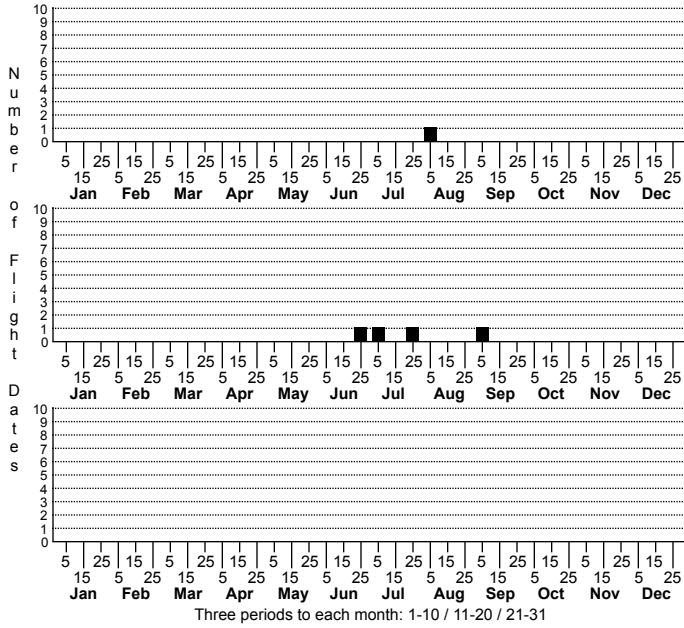

Hellinsia linus Linus' Plume Moth

High counts of:
 1 - Buncombe - 2018-09-06
 1 - Madison - 2018-06-23
 1 - Madison - 2019-07-02

Status	Rank
NC	US
NC	Global

FAMILY: Pterophoridae SUBFAMILY: Pterophorinae TRIBE: Pterophorini
 TAXONOMIC_COMMENTS:

FIELD GUIDE DESCRIPTIONS:
 ONLINE PHOTOS:
 TECHNICAL DESCRIPTION, ADULTS:
 TECHNICAL DESCRIPTION, IMMATURE STAGES:

ID COMMENTS:

DISTRIBUTION: Please refer to the dot map.

FLIGHT COMMENT: Please refer to the flight charts.