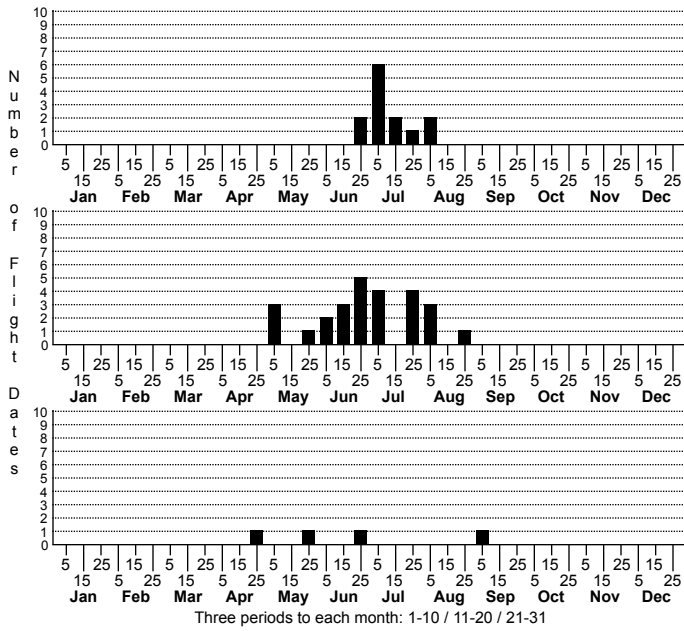

Eudeilinia herminiata Northern Eudeilinea Moth

FAMILY: Drepanidae SUBFAMILY: Drepaninae TRIBE:
 TAXONOMIC_COMMENTS:

FIELD GUIDE DESCRIPTIONS: Covell (1984); Beadle and Leckie (2012)

ONLINE PHOTOS:

TECHNICAL DESCRIPTION, ADULTS:

TECHNICAL DESCRIPTION, IMMATURE STAGES:

ID COMMENTS:

DISTRIBUTION: Please refer to the dot map.

FLIGHT COMMENT: Please refer to the flight charts.

HABITAT:

FOOD: Larvae feed on Dogwoods, including *Cornus florida*, *sericea*, and *racemosa* (Robinson et al., 2010)