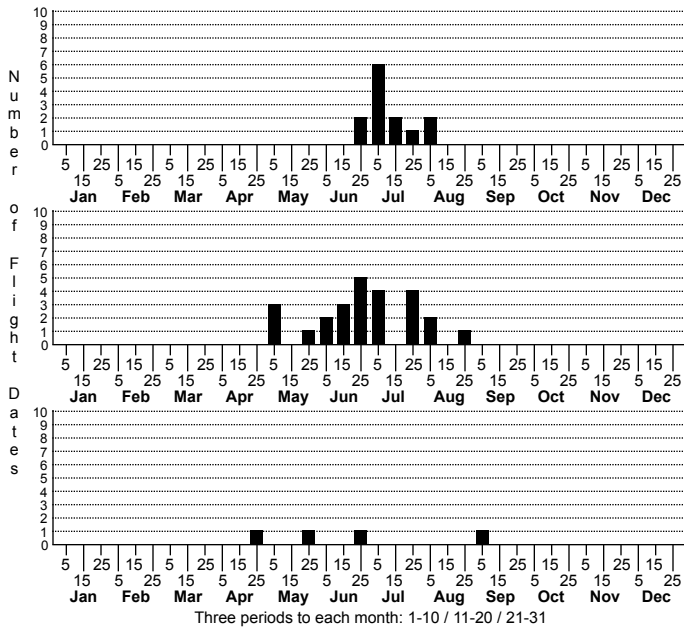

Eudeilinia herminiata Northern Eudeilinea Moth

FAMILY: Drepanidae SUBFAMILY: Drepaninae TRIBE:
TAXONOMIC_COMMENTS:

FIELD GUIDE DESCRIPTIONS: Covell (1984); Beadle and Leckie (2012)

ONLINE PHOTOS:

TECHNICAL DESCRIPTION, ADULTS:

TECHNICAL DESCRIPTION, IMMATURE STAGES:

ID COMMENTS:

DISTRIBUTION: Please refer to the dot map.

FLIGHT COMMENT: Please refer to the flight charts.

HABITAT:

FOOD: Larvae feed on Dogwoods, including *Cornus florida*, *sericea*, and *racemosa* (Robinson et al., 2010)