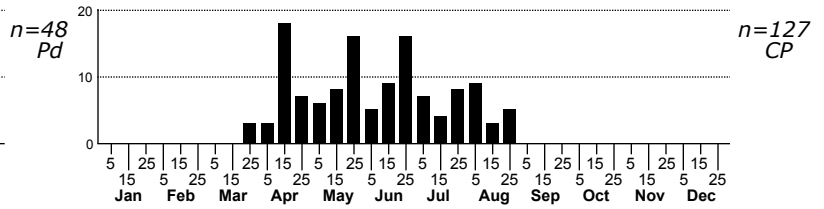

Hypomecis gnopharia_umbrosaria complex No common name

FAMILY: Geometridae SUBFAMILY: Ennominae TRIBE: Boarmiini
 TAXONOMIC_COMMENTS:

FIELD GUIDE DESCRIPTIONS:
 ONLINE PHOTOS:
 TECHNICAL DESCRIPTION, ADULTS:
 TECHNICAL DESCRIPTION, IMMATURE STAGES: