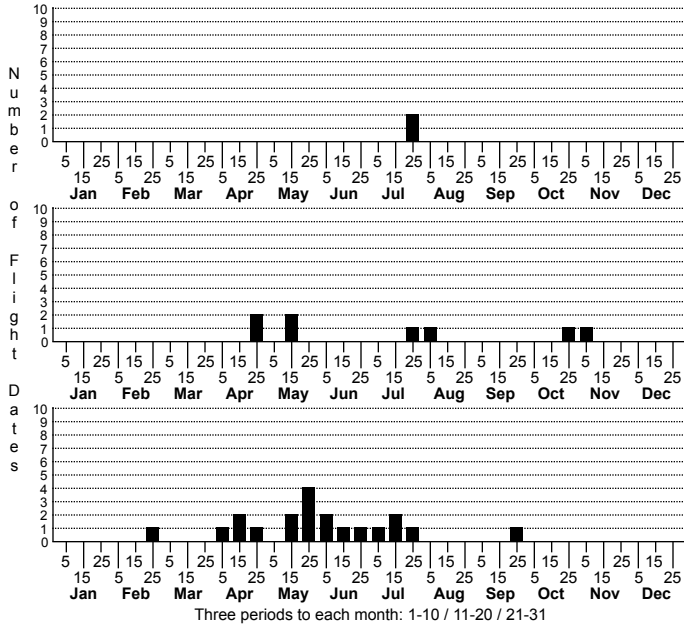

Caloptilia unidentified species No common name

FAMILY: Gracillariidae SUBFAMILY: Gracillariinae TRIBE: [Gracillariini]
TAXONOMIC_COMMENTS:

FIELD GUIDE DESCRIPTIONS:
ONLINE PHOTOS:
TECHNICAL DESCRIPTION, ADULTS:
TECHNICAL DESCRIPTION, IMMATURE STAGES: