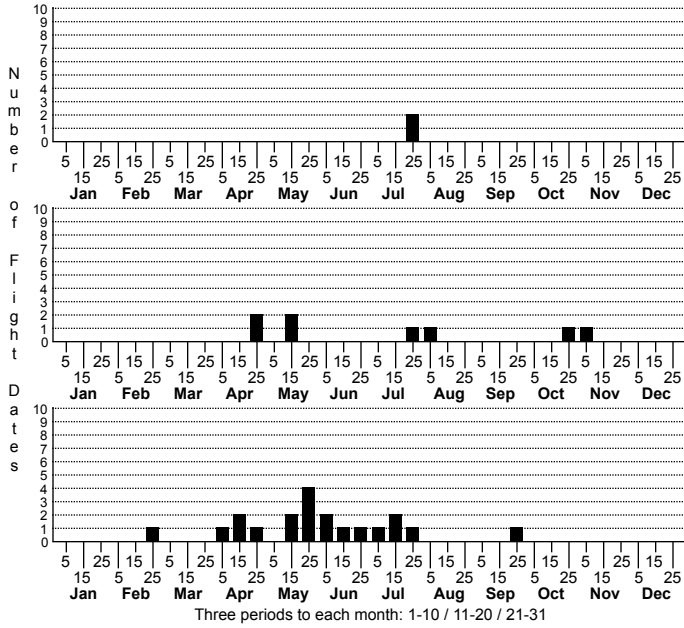

Caloptilia unidentified species No common name

FAMILY: Gracillariidae SUBFAMILY: Gracillariinae TRIBE: [Gracillariini]
 TAXONOMIC_COMMENTS:

FIELD GUIDE DESCRIPTIONS:
 ONLINE PHOTOS:
 TECHNICAL DESCRIPTION, ADULTS:
 TECHNICAL DESCRIPTION, IMMATURE STAGES: