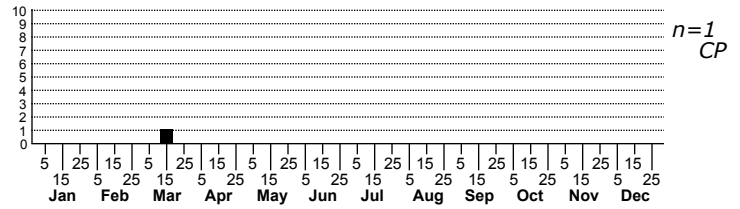

Cleora unidentified species No common name

High counts of:
 1 - Cabarrus - 2020-03-22
 1 - Brunswick - 2022-03-19
 1 - Carteret - 2021-04-24

Status	Rank
NC	US
NC	Global

FAMILY: Geometridae SUBFAMILY: Ennominae TRIBE: Boarmiini
 TAXONOMIC_COMMENTS:

FIELD GUIDE DESCRIPTIONS:
 ONLINE PHOTOS:
 TECHNICAL DESCRIPTION, ADULTS:
 TECHNICAL DESCRIPTION, IMMATURE STAGES:

ID COMMENTS:

DISTRIBUTION: Please refer to the dot map.

FLIGHT COMMENT: Please refer to the flight charts.