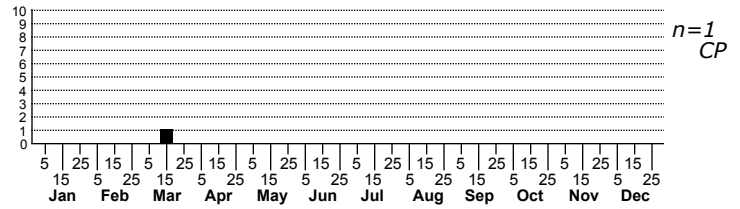

Cleora unidentified species No common name

High counts of:
 1 - Cabarrus - 2020-03-22
 1 - Brunswick - 2022-03-19

Status		Rank	
NC	US	NC	Global

FAMILY: Geometridae SUBFAMILY: Ennominae TRIBE: Boarmiini
 TAXONOMIC_COMMENTS:

FIELD GUIDE DESCRIPTIONS:
 ONLINE PHOTOS:
 TECHNICAL DESCRIPTION, ADULTS:
 TECHNICAL DESCRIPTION, IMMATURE STAGES:

ID COMMENTS:

DISTRIBUTION: Please refer to the dot map.

FLIGHT COMMENT: Please refer to the flight charts.