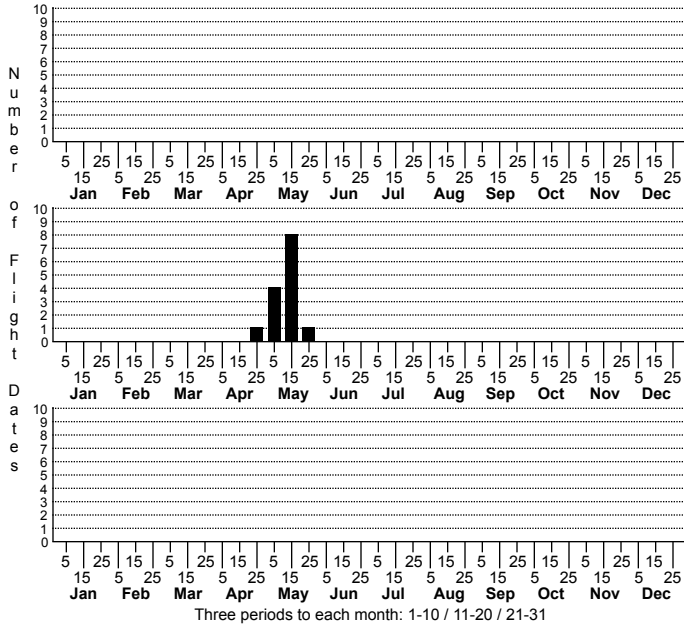

*Eufidonia unidentified species* No common name

High counts of:  
 10 - Madison - 2024-05-05  
 5 - Madison - 2023-05-08  
 3 - Madison - 2022-05-11

Status	Rank
NC	US
NC	Global

FAMILY: Geometridae SUBFAMILY: Ennominae TRIBE: Melanolophiini  
 TAXONOMIC\_COMMENTS:

FIELD GUIDE DESCRIPTIONS:  
 ONLINE PHOTOS:  
 TECHNICAL DESCRIPTION, ADULTS:  
 TECHNICAL DESCRIPTION, IMMATURE STAGES:

ID COMMENTS:

DISTRIBUTION: Please refer to the dot map.

FLIGHT COMMENT: Please refer to the flight charts.