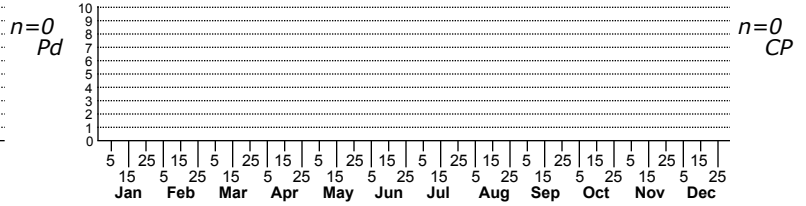

Eufidonia unidentified species No common name

High counts of:
 10 - Madison - 2024-05-05
 5 - Madison - 2023-05-08
 3 - Madison - 2022-05-11

Status	Rank
NC	US
NC	Global

FAMILY: Geometridae SUBFAMILY: Ennominae TRIBE: Melanolophiini
 TAXONOMIC_COMMENTS:

FIELD GUIDE DESCRIPTIONS:
 ONLINE PHOTOS:
 TECHNICAL DESCRIPTION, ADULTS:
 TECHNICAL DESCRIPTION, IMMATURE STAGES:

ID COMMENTS:

DISTRIBUTION: Please refer to the dot map.

FLIGHT COMMENT: Please refer to the flight charts.