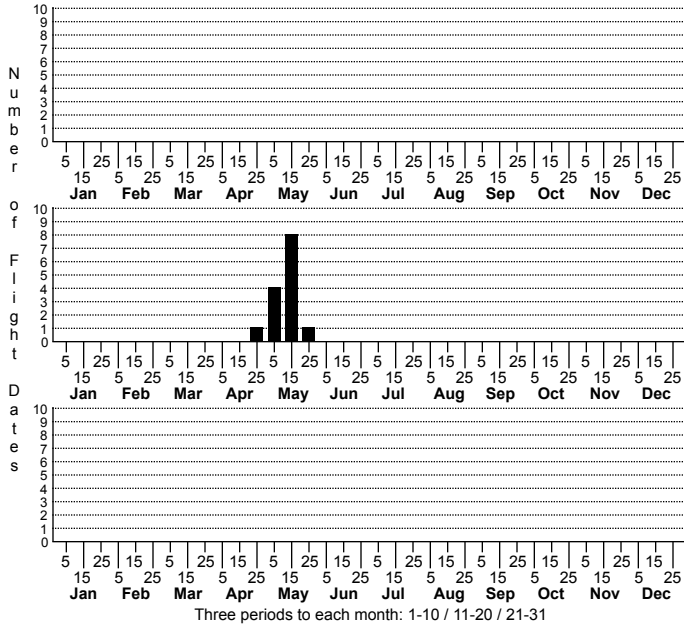

Eufidonia unidentified species No common name

High counts of:
 10 - Madison - 2024-05-05
 5 - Madison - 2023-05-08
 3 - Madison - 2022-05-11

Status	Rank
NC	US
NC	Global

FAMILY: Geometridae SUBFAMILY: Ennominae TRIBE: Melanolophiini
 TAXONOMIC_COMMENTS:

FIELD GUIDE DESCRIPTIONS:
 ONLINE PHOTOS:
 TECHNICAL DESCRIPTION, ADULTS:
 TECHNICAL DESCRIPTION, IMMATURE STAGES:

ID COMMENTS:

DISTRIBUTION: Please refer to the dot map.

FLIGHT COMMENT: Please refer to the flight charts.