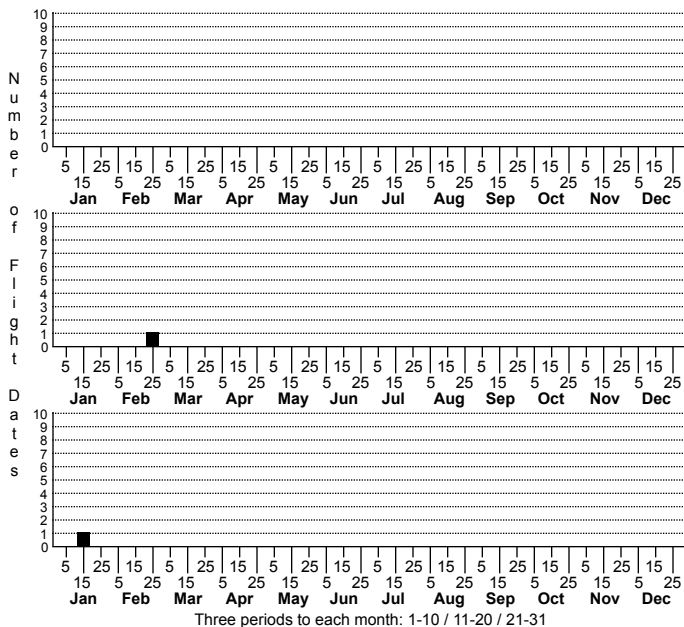

Phigalia unidentified species No common name

High counts of:
 1 - Buncombe - 2021-02-25
 1 - Cabarrus - 2012-01-13
 1 - New Hanover - 2024-04-17

Status	Rank
NC	US
NC	Global

FAMILY: Geometridae SUBFAMILY: Ennominae TRIBE: Bistonini
 TAXONOMIC_COMMENTS:

FIELD GUIDE DESCRIPTIONS:
 ONLINE PHOTOS:
 TECHNICAL DESCRIPTION, ADULTS:
 TECHNICAL DESCRIPTION, IMMATURE STAGES:

ID COMMENTS:

DISTRIBUTION: Please refer to the dot map.

FLIGHT COMMENT: Please refer to the flight charts.