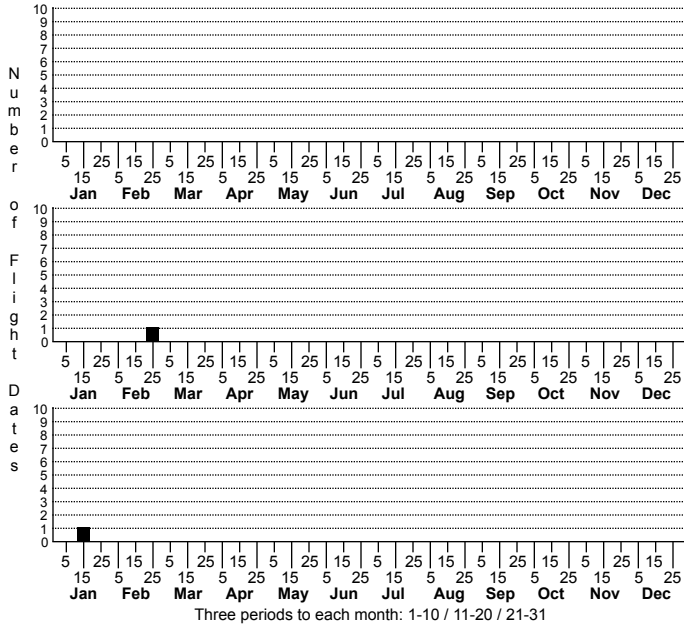

Phigalia unidentified species No common name

High counts of:
 1 - Buncombe - 2021-02-25
 1 - Cabarrus - 2012-01-13
 1 - New Hanover - 2024-04-17

Status	Rank
NC	US
NC	Global

FAMILY: Geometridae SUBFAMILY: Ennominae TRIBE: Bistonini
 TAXONOMIC_COMMENTS:

FIELD GUIDE DESCRIPTIONS:
 ONLINE PHOTOS:
 TECHNICAL DESCRIPTION, ADULTS:
 TECHNICAL DESCRIPTION, IMMATURE STAGES:

ID COMMENTS:

DISTRIBUTION: Please refer to the dot map.

FLIGHT COMMENT: Please refer to the flight charts.