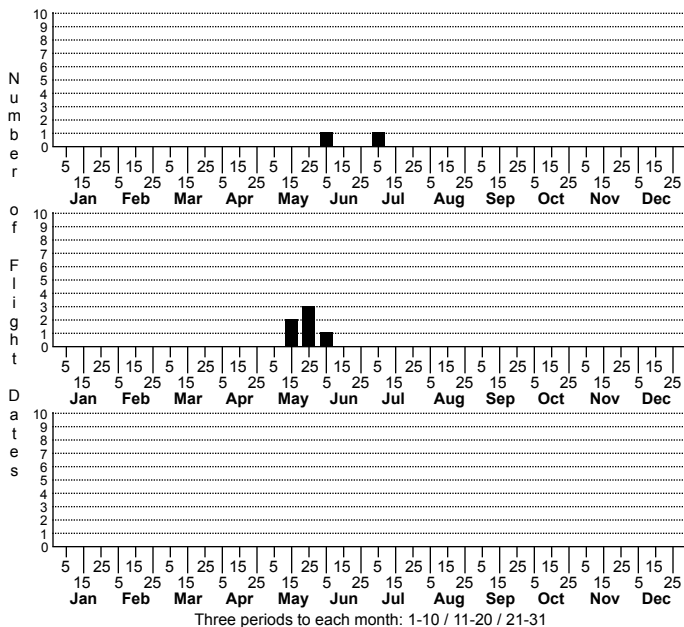

Metarranthis refractaria Refracted Metarranthis Moth

FAMILY: Geometridae SUBFAMILY: Ennominae TRIBE: Anagogini

TAXONOMIC_COMMENTS: One of thirteen species in this genus currently recognized as occurring in North America north of Mexico (Pohl et al., 2016). Twelve have been recorded in North Carolina.

FIELD GUIDE DESCRIPTIONS:

ONLINE PHOTOS:

TECHNICAL DESCRIPTION, ADULTS:

TECHNICAL DESCRIPTION, IMMATURE STAGES:

ID COMMENTS:

DISTRIBUTION: Please refer to the dot map.

FLIGHT COMMENT: Please refer to the flight charts.