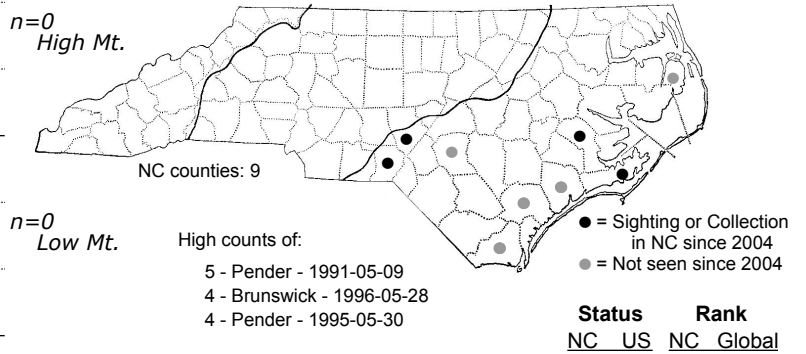

Metarranthis lateritaria Southern Metarranthis

FAMILY: Geometridae SUBFAMILY: Ennominae TRIBE: Anagogini
 TAXONOMIC_COMMENTS: One of thirteen species in this genus currently recognized as occurring in North America north of Mexico (Pohl et al., 2016). Twelve have been recorded in North Carolina.