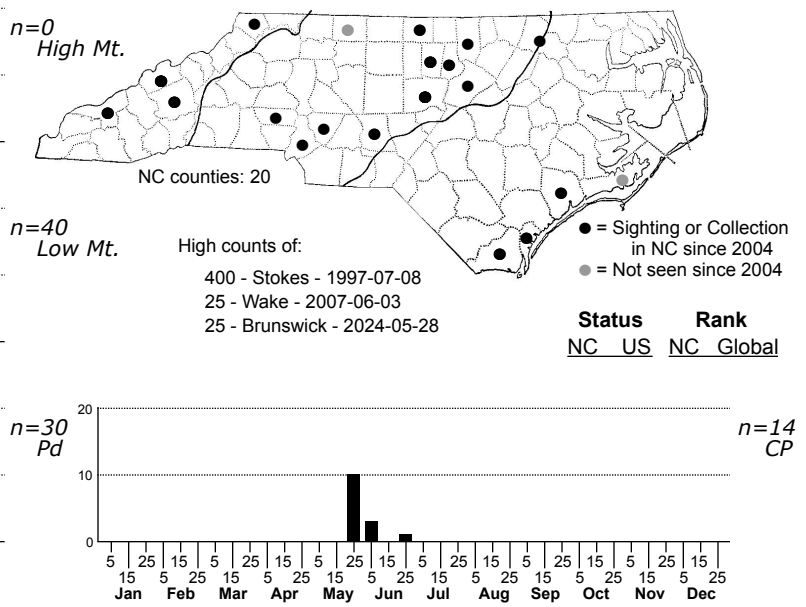

Nepytia semiclusaria Pine Conelet Looper

FAMILY: Geometridae SUBFAMILY: Ennominae TRIBE: Ourapterygini
 TAXONOMIC_COMMENTS:

FIELD GUIDE DESCRIPTIONS: Covell (1984)
 ONLINE PHOTOS:
 TECHNICAL DESCRIPTION, ADULTS: Forbes (1948)
 TECHNICAL DESCRIPTION, IMMATURE STAGES:

ID COMMENTS: The ground color is smoky gray rather than white, with no obvious powdering (Forbes, 1948). The vertex is white in both sexes and terminal dots are usually absent.

DISTRIBUTION: Please refer to the dot map.