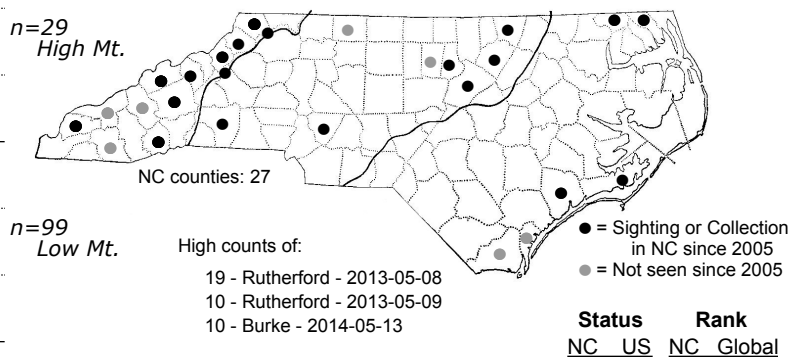

Tetracis crocallata Yellow Slant-line

FAMILY: Geometridae SUBFAMILY: Ennominae TRIBE: Ourapterygini

TAXONOMIC_COMMENTS: One of thirteen species in this genus that occur in North America (Ferris and Schmidt, 2010), two of which are found in North Carolina.

FIELD GUIDE DESCRIPTIONS: Covell (1984); Beadle and Leckie (2012)

ONLINE PHOTOS:

TECHNICAL DESCRIPTION, ADULTS:

TECHNICAL DESCRIPTION, IMMATURE STAGES:

ID COMMENTS: Both species of *Tetracis* that occur in North Carolina are moderately large, angular-winged Geometrids. The ground color is uniformly pale and the forewings are marked with a single straight line (postmedian) that crosses their forewings from inner margin to the apex or to the costa just in front of the apex. Other similarly sized, pale Geometrids with a strong transverse line either have more than one line or the line terminates or makes a sharp bend before it reaches the apex. *Tetracis crocallata* is more yellowish than *cahexiata*, frequently dusted with light brown, and possesses discal dots that are missing in *cahexiata*. The transverse line is characteristically darker brown and more contrasting in *crocallata* than in *cahexiata*.

DISTRIBUTION: Please refer to the dot map.

FLIGHT COMMENT: Please refer to the flight charts.

HABITAT: Forests, woodlands, and wooded swamps (Wagner et al., 2001). Our records come from swamp forests in the Coastal Plain; riparian, shoreline, and mesic forests in the Piedmont; and riparian and cove forests in the Mountains.