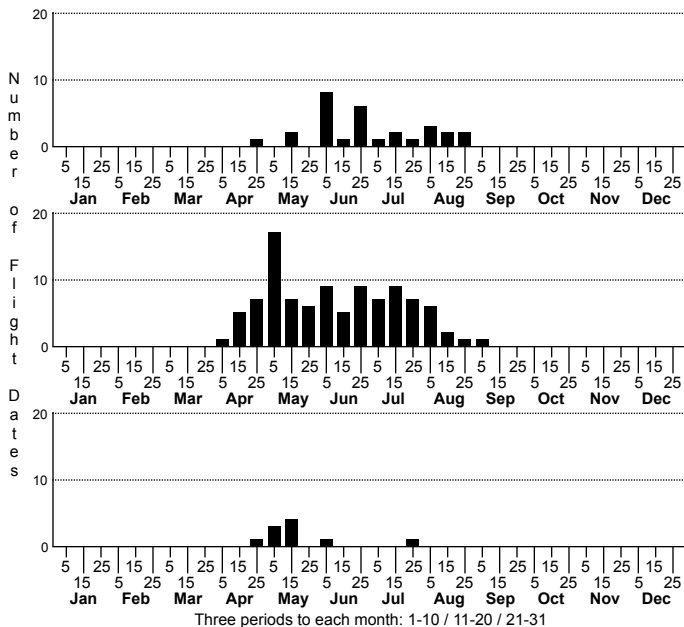

Tetracis crocallata Yellow Slant-line

FAMILY: Geometridae SUBFAMILY: Ennominae TRIBE: Ourapterygini

TAXONOMIC_COMMENTS: One of thirteen species in this genus that occur in North America (Ferris and Schmidt, 2010), two of which are found in North Carolina.

FIELD GUIDE DESCRIPTIONS: Covell (1984); Beadle and Leckie (2012)

ONLINE PHOTOS:

TECHNICAL DESCRIPTION, ADULTS:

TECHNICAL DESCRIPTION, IMMATURE STAGES:

ID COMMENTS: Both species of *Tetracis* that occur in North Carolina are moderately large, angular-winged Geometrids. The ground color is uniformly pale and the forewings are marked with a single straight line (postmedian) that crosses their forewings from inner margin to the apex or to the costa just in front of the apex. Other similarly sized, pale Geometrids with a strong transverse line either have more than one line or the line terminates or makes a sharp bend before it reaches the apex. *Tetracis crocallata* is more yellowish than *cahexiata*, frequently dusted with light brown, and possesses discal dots that are missing in *cahexiata*. The transverse line is characteristically darker brown and more contrasting in *crocallata* than in *cahexiata*.