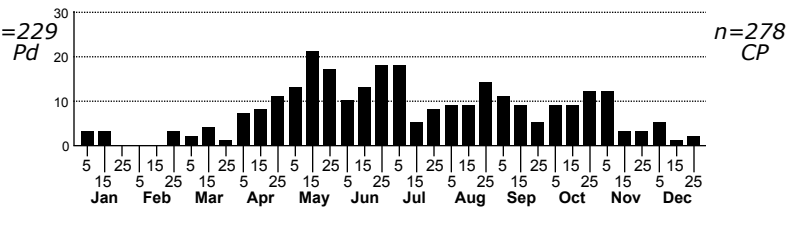

Patalene olyzonaria Juniper Geometer Moth

FAMILY: Geometridae SUBFAMILY: Ennominae TRIBE: Ourapterygini
TAXONOMIC_COMMENTS:

FIELD GUIDE DESCRIPTIONS: Covell (1984); Beadle and Leckie (2012)

ONLINE PHOTOS:

TECHNICAL DESCRIPTION, ADULTS:

TECHNICAL DESCRIPTION, IMMATURE STAGES:

ID COMMENTS:

DISTRIBUTION: Please refer to the dot map.

FLIGHT COMMENT: Please refer to the flight charts.

HABITAT: Peatlands to dry old fields and barrens

FOOD: Larvae feed on cedars, including Red Cedars and White Cedar

OBSERVATION_METHODS:

NATURAL HERITAGE PROGRAM RANKS: G5 S5

STATE PROTECTION: Has no legal protection, although permits are required to collect it on state parks and other public lands.

COMMENTS: