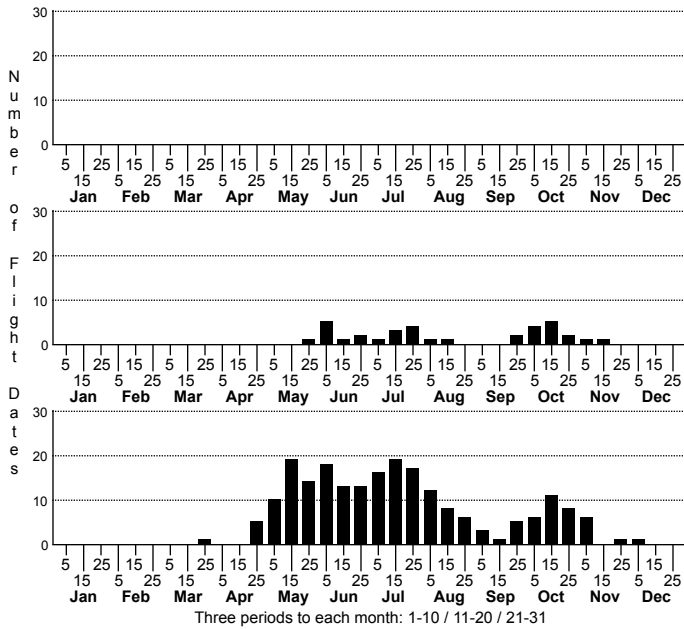

Patalene olyzonaria Juniper Geometer Moth

FAMILY: Geometridae SUBFAMILY: Ennominae TRIBE: Ourapterygini
TAXONOMIC_COMMENTS:

FIELD GUIDE DESCRIPTIONS: Covell (1984); Beadle and Leckie (2012)

ONLINE PHOTOS:

TECHNICAL DESCRIPTION, ADULTS:

TECHNICAL DESCRIPTION, IMMATURE STAGES:

ID COMMENTS:

DISTRIBUTION: Please refer to the dot map.

FLIGHT COMMENT: Please refer to the flight charts.

HABITAT: Peatlands to dry old fields and barrens

FOOD: Larvae feed on cedars, including Red Cedars and White Cedar

OBSERVATION_METHODS:

NATURAL HERITAGE PROGRAM RANKS: G5 S5

STATE PROTECTION: Has no legal protection, although permits are required to collect it on state parks and other public lands.

COMMENTS: