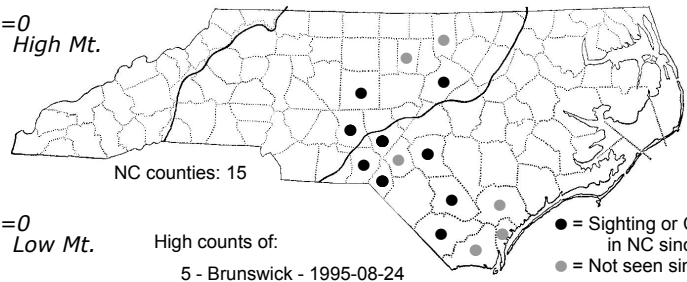

Lobocleta peralbata Speckled Wave

High counts of:
 5 - Brunswick - 1995-08-24
 4 - Wake - 2007-05-01
 3 - Brunswick - 1994-07-19

Status		Rank	
NC	US	NC	Global

FAMILY: Geometridae SUBFAMILY: Sterrhinae TRIBE: Sterrhini
 TAXONOMIC_COMMENTS:

FIELD GUIDE DESCRIPTIONS:
 ONLINE PHOTOS:
 TECHNICAL DESCRIPTION, ADULTS:
 TECHNICAL DESCRIPTION, IMMATURE STAGES:

ID COMMENTS:

DISTRIBUTION: Please refer to the dot map.

FLIGHT COMMENT: Please refer to the flight charts.