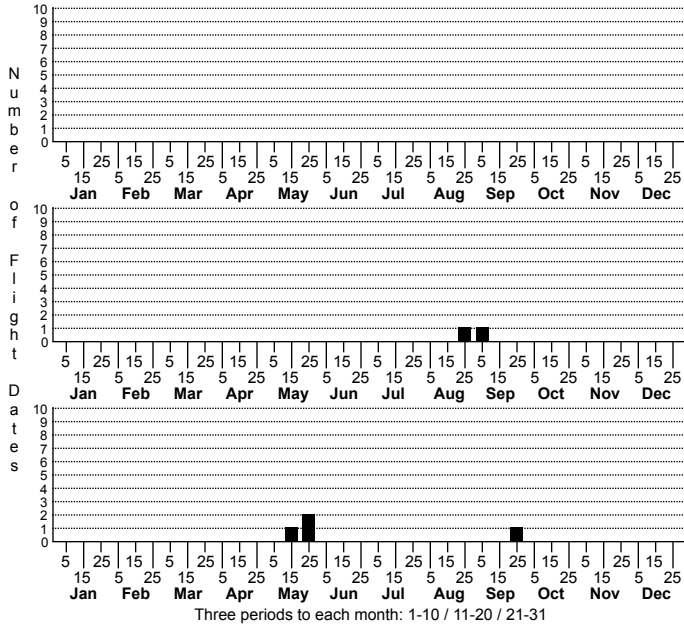

*Idaea celtima* Celtic Wave

High counts of:  
 1 - Moore - 2021-06-07  
 1 - Moore - 2021-08-09  
 1 - Moore - 2021-10-03

Status	Rank
NC	US
NC	Global

FAMILY: Geometridae SUBFAMILY: Sterrhinae TRIBE: Sterrhini  
 TAXONOMIC\_COMMENTS:

FIELD GUIDE DESCRIPTIONS:  
 ONLINE PHOTOS:  
 TECHNICAL DESCRIPTION, ADULTS:  
 TECHNICAL DESCRIPTION, IMMATURE STAGES:

ID COMMENTS:

DISTRIBUTION: Please refer to the dot map.

FLIGHT COMMENT: Please refer to the flight charts.