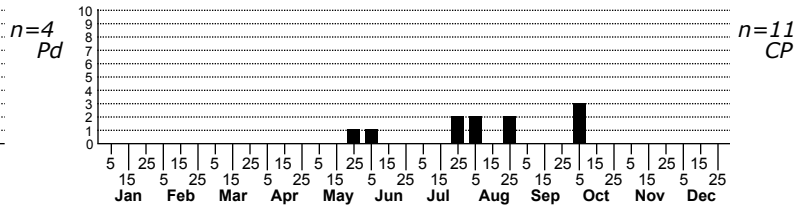

*Idaea celtima* Celtic Wave

High counts of:  
 1 - Moore - 2021-06-07  
 1 - Moore - 2021-08-09  
 1 - Moore - 2021-10-03

Status	Rank
NC	US
NC	Global

FAMILY: Geometridae SUBFAMILY: Sterrhinae TRIBE: Sterrhini  
 TAXONOMIC\_COMMENTS:

FIELD GUIDE DESCRIPTIONS:  
 ONLINE PHOTOS:  
 TECHNICAL DESCRIPTION, ADULTS:  
 TECHNICAL DESCRIPTION, IMMATURE STAGES:

ID COMMENTS:

DISTRIBUTION: Please refer to the dot map.

FLIGHT COMMENT: Please refer to the flight charts.