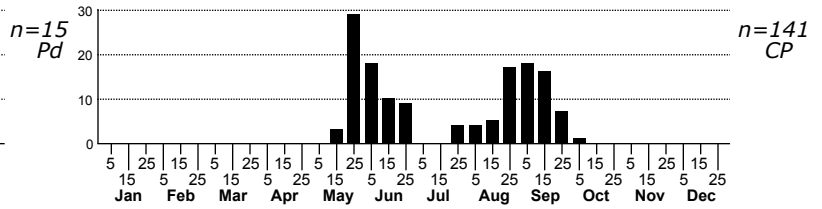

Idaea tacturata Dot-lined Wave Moth

FAMILY: Geometridae SUBFAMILY: Sterrhinae TRIBE: Sterrhini

TAXONOMIC_COMMENTS: One of thirty species in this genus that occur in North America north of Mexico (Pohl et al., 2016). Thirteen have been recorded in North Carolina.

FIELD GUIDE DESCRIPTIONS: Covell (1984)

ONLINE PHOTOS:

TECHNICAL DESCRIPTION, ADULTS:

TECHNICAL DESCRIPTION, IMMATURE STAGES:

ID COMMENTS:

DISTRIBUTION: Please refer to the dot map.

FLIGHT COMMENT: Please refer to the flight charts.