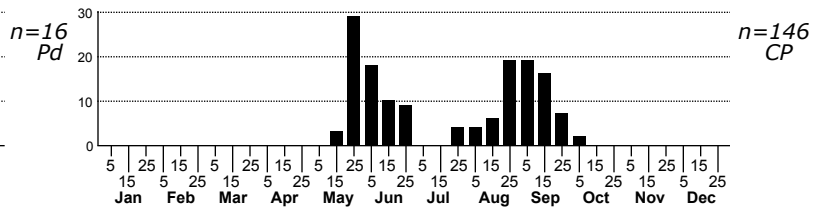

Idaea tacturata Dot-lined Wave Moth

FAMILY: Geometridae SUBFAMILY: Sterrhinae TRIBE: Sterrhini
 TAXONOMIC_COMMENTS: One of thirty species in this genus that occur in North America north of Mexico (Pohl et al., 2016). Thirteen have been recorded in North Carolina.

FIELD GUIDE DESCRIPTIONS: Covell (1984)
 ONLINE PHOTOS:
 TECHNICAL DESCRIPTION, ADULTS:
 TECHNICAL DESCRIPTION, IMMATURE STAGES:

ID COMMENTS:

DISTRIBUTION: Please refer to the dot map.

FLIGHT COMMENT: Please refer to the flight charts.