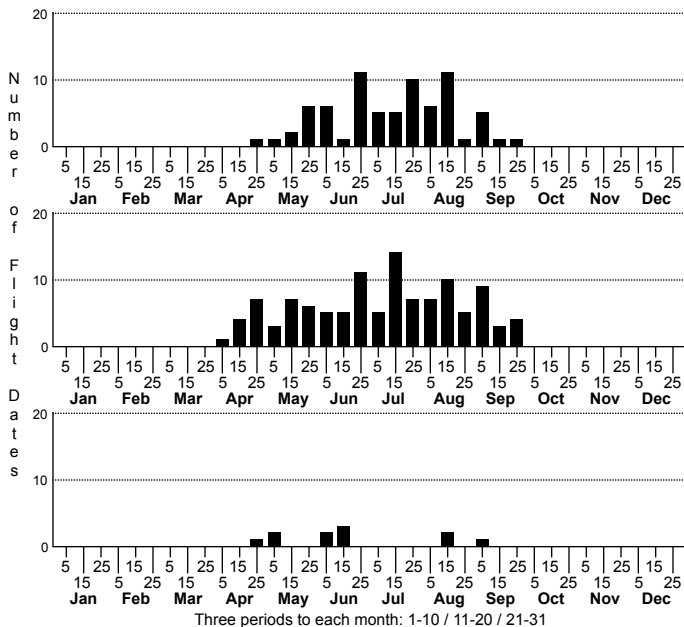

Cyclophora pendulinaria Sweetfern Geometer

FAMILY: Geometridae SUBFAMILY: Sterrhinae TRIBE: Cosymbiini
 TAXONOMIC_COMMENTS:

FIELD GUIDE DESCRIPTIONS: Covell (1984); Beadle and Leckie (2012)

ONLINE PHOTOS:

TECHNICAL DESCRIPTION, ADULTS:

TECHNICAL DESCRIPTION, IMMATURE STAGES:

ID COMMENTS:

DISTRIBUTION: Please refer to the dot map.

FLIGHT COMMENT: Please refer to the flight charts.

HABITAT: Sandy barrens, woodlands, and forests (Wagner et al., 2001)