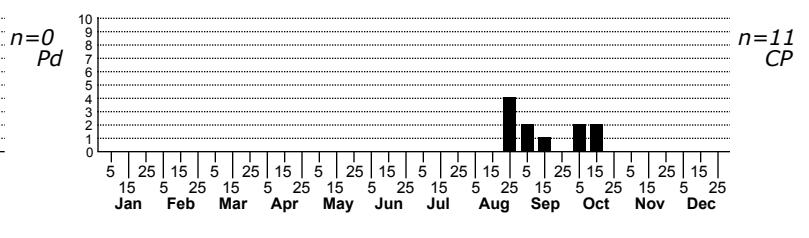

Scopula lautaria Small Frosted Wave Moth

FAMILY: Geometridae SUBFAMILY: Sterrhinae TRIBE: Scopulini
 TAXONOMIC_COMMENTS:

FIELD GUIDE DESCRIPTIONS:
 ONLINE PHOTOS:
 TECHNICAL DESCRIPTION, ADULTS:
 TECHNICAL DESCRIPTION, IMMATURE STAGES: