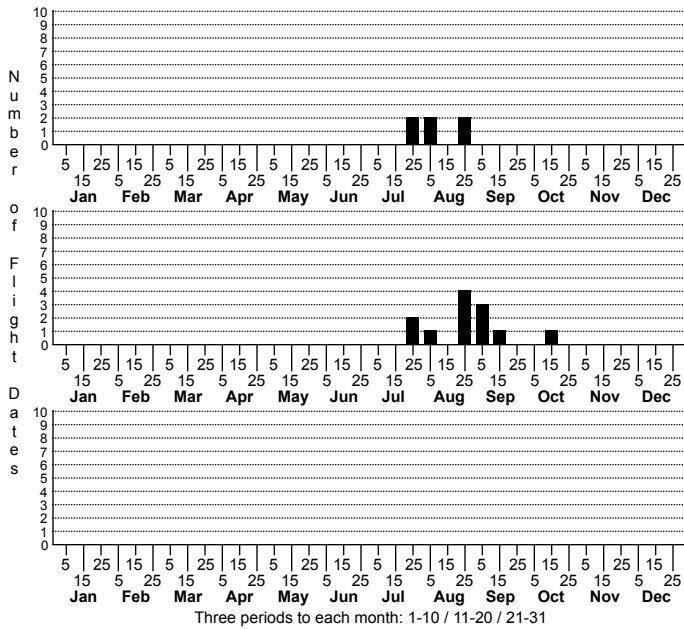

*Eupithecia absinthiata* Wormwood Pug Moth

FAMILY: Geometridae SUBFAMILY: Larentiinae TRIBE: Eupitheciini  
 TAXONOMIC\_COMMENTS:

FIELD GUIDE DESCRIPTIONS: Beadle and Leckie (2012)

ONLINE PHOTOS:

TECHNICAL DESCRIPTION, ADULTS:

TECHNICAL DESCRIPTION, IMMATURE STAGES:

ID COMMENTS: "The light chocolate brown color of the wings, the large black discal dot on the primaries only, and the dark costal patches at the inception of the t.a. and t.p. lines are characteristic of the species, these features being retained even when the cross lines have become obscure" (McDunnough, 1949, as *E. geminata*).