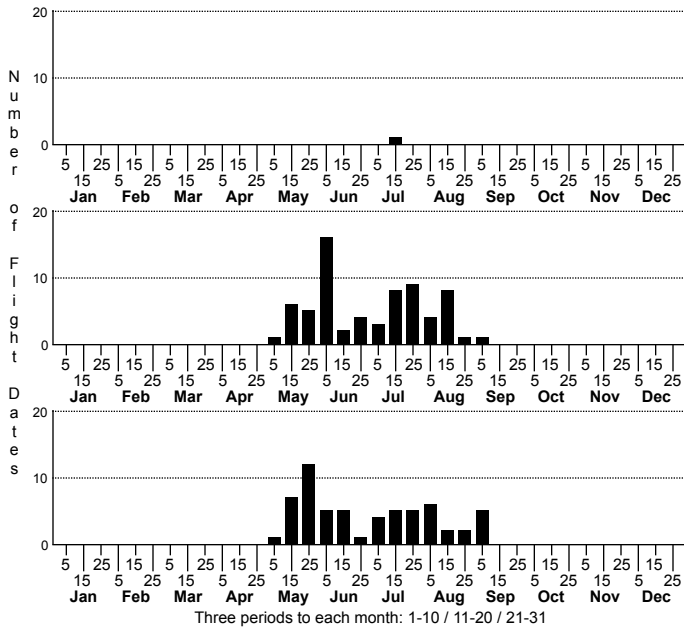

*Calledapteryx dryopterata* Brown Scoopwing

FAMILY: Uraniidae SUBFAMILY: Epipleminae TRIBE:  
TAXONOMIC\_COMMENTS:

FIELD GUIDE DESCRIPTIONS: Covell (1984); Beadle and Leckie (2012)

ONLINE PHOTOS:

TECHNICAL DESCRIPTION, ADULTS:

TECHNICAL DESCRIPTION, IMMATURE STAGES:

ID COMMENTS:

DISTRIBUTION: Please refer to the dot map.

FLIGHT COMMENT: Please refer to the flight charts.

HABITAT:

FOOD: Larvae feed on *Viburnum*, especially Possumhaw *Viburnum* (*V. nudum*), Smooth Blackhaw (*V. prunifolium*), and related species (Wagner et al., 2001). We do not have any feeding records in North Carolina.