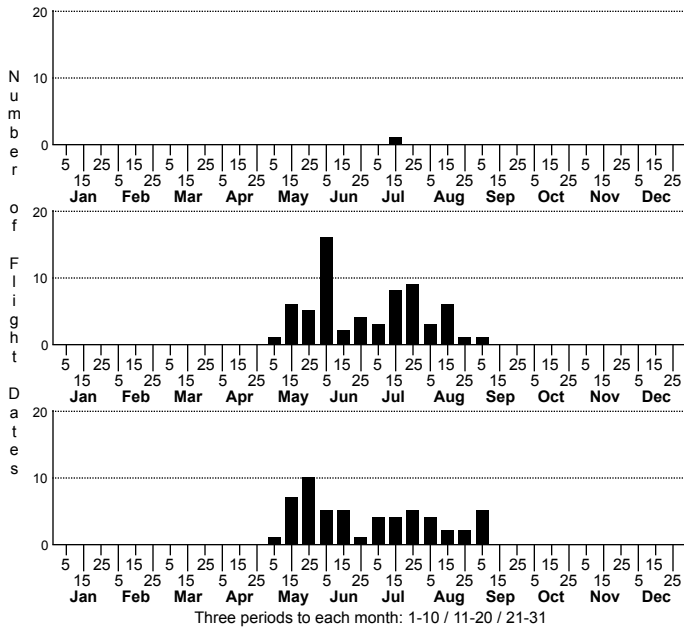

*Calledapteryx dryopterata* Brown Scoopwing Moth

FAMILY: Uraniidae SUBFAMILY: Epipleminae TRIBE:  
 TAXONOMIC\_COMMENTS:

FIELD GUIDE DESCRIPTIONS: Covell (1984); Beadle and Leckie (2012)

ONLINE PHOTOS:

TECHNICAL DESCRIPTION, ADULTS:

TECHNICAL DESCRIPTION, IMMATURE STAGES:

ID COMMENTS:

DISTRIBUTION: Please refer to the dot map.

FLIGHT COMMENT: Please refer to the flight charts.

HABITAT:

FOOD: Larvae feed on Viburnums, especially Wild Raisin, Nannyberry, and related species (Wagner et al., 2001).