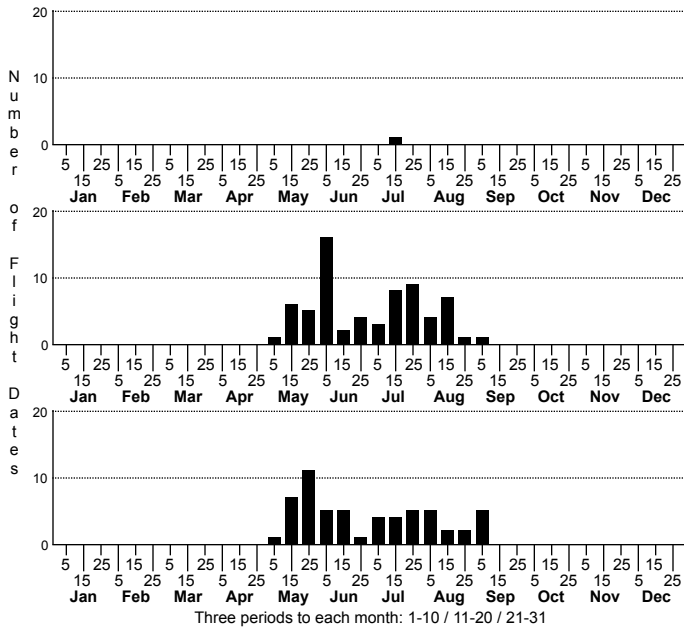

Calledapteryx dryopterata Brown Scoopwing

FAMILY: Uraniidae SUBFAMILY: Epipleminae TRIBE:
 TAXONOMIC_COMMENTS:

FIELD GUIDE DESCRIPTIONS: Covell (1984); Beadle and Leckie (2012)

ONLINE PHOTOS:

TECHNICAL DESCRIPTION, ADULTS:

TECHNICAL DESCRIPTION, IMMATURE STAGES:

ID COMMENTS:

DISTRIBUTION: Please refer to the dot map.

FLIGHT COMMENT: Please refer to the flight charts.

HABITAT:

FOOD: Larvae feed on Viburnums, especially Wild Raisin, Nannyberry, and related species (Wagner et al., 2001).